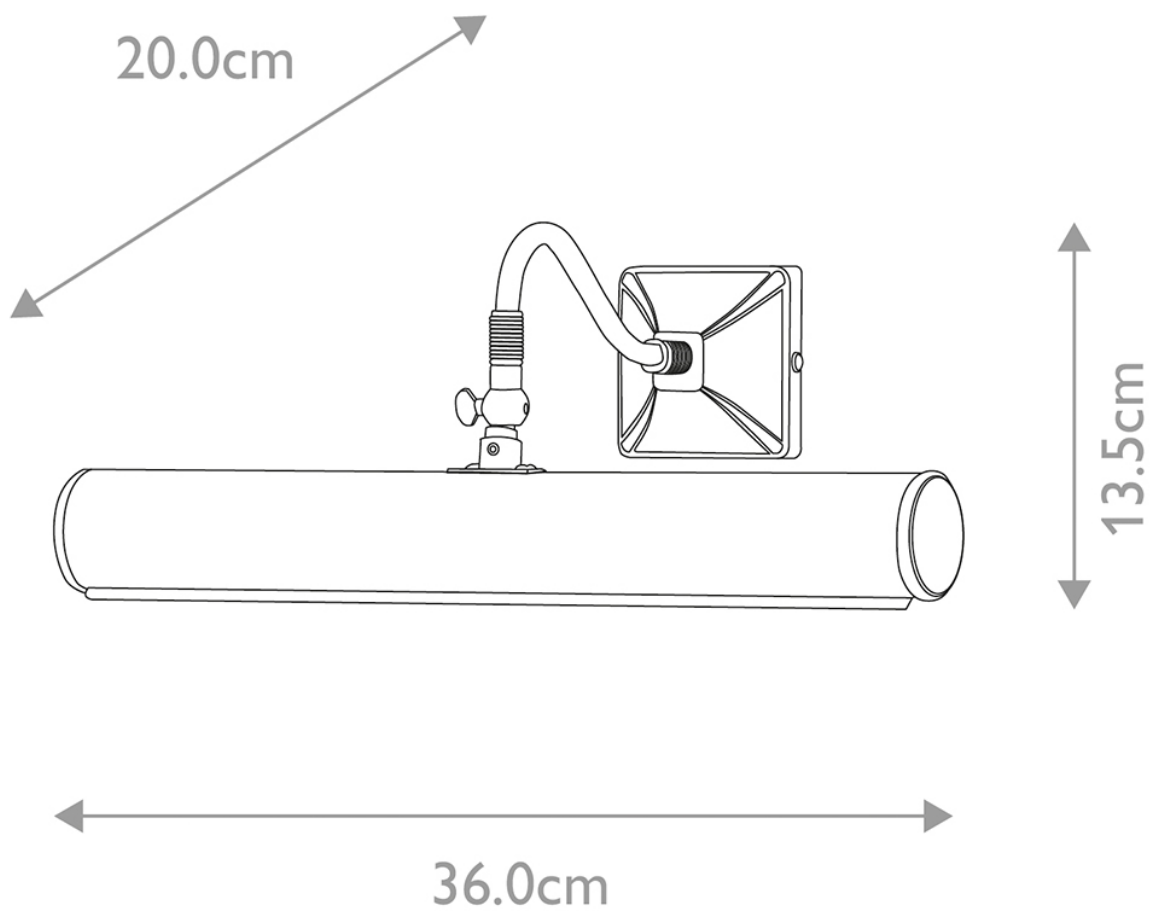

Elstead - Picture Light PL1-20-BLK-GOLD

CONTACT