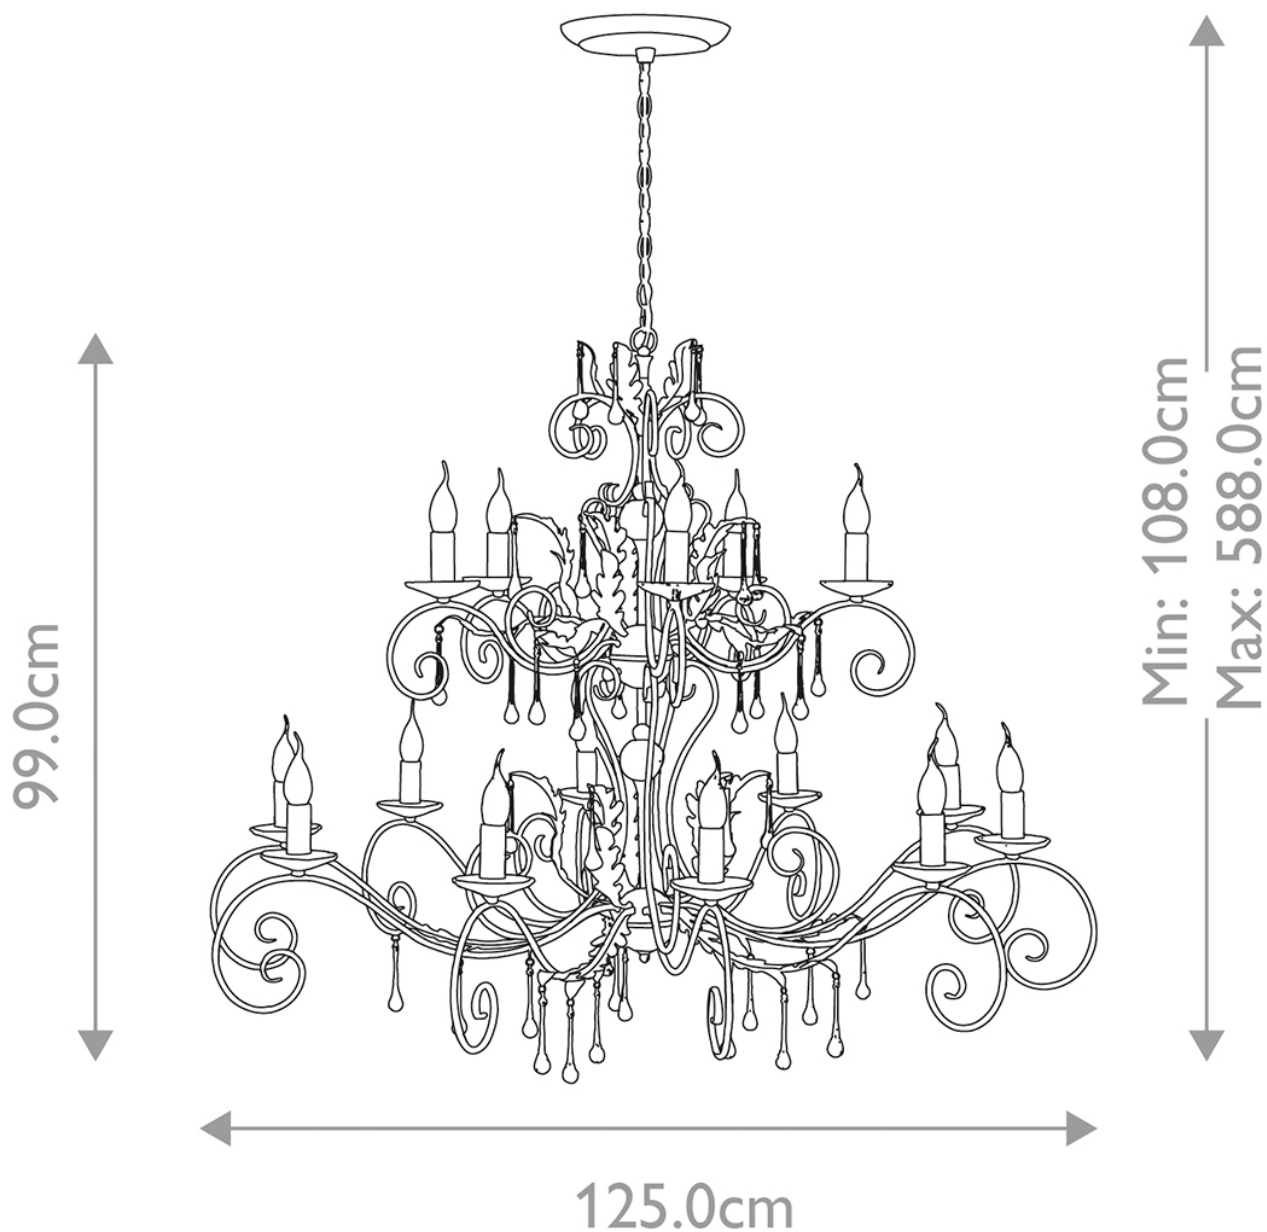

Elstead - Amarilli AML15-BLK-SILVER Chandelier

CONTACT