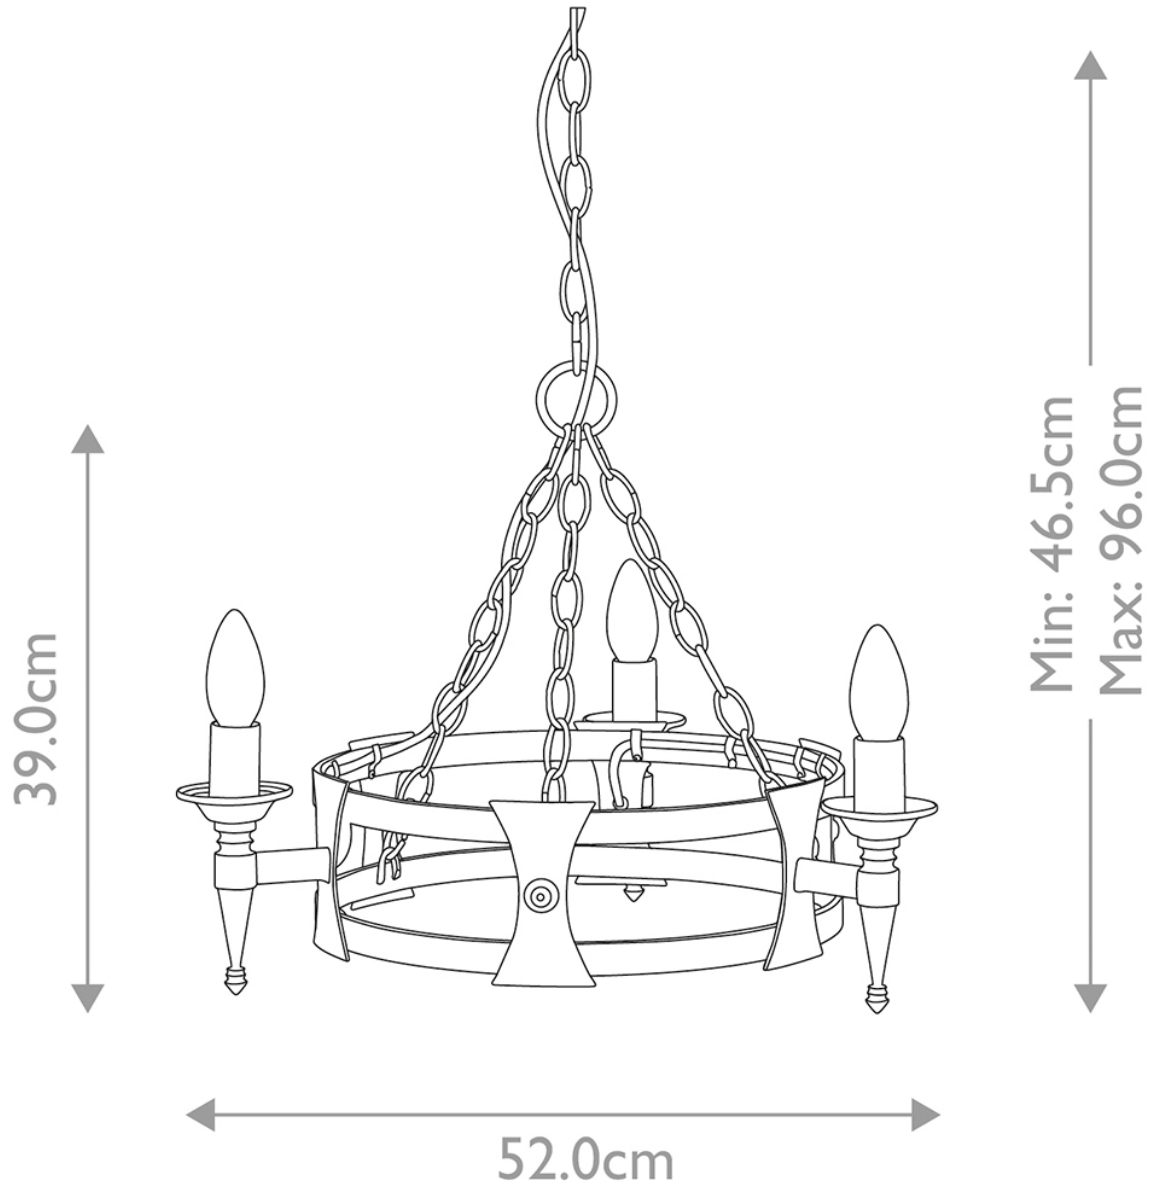

Elstead - Saxon SAX3-BLK-SIL Chandelier

CONTACT