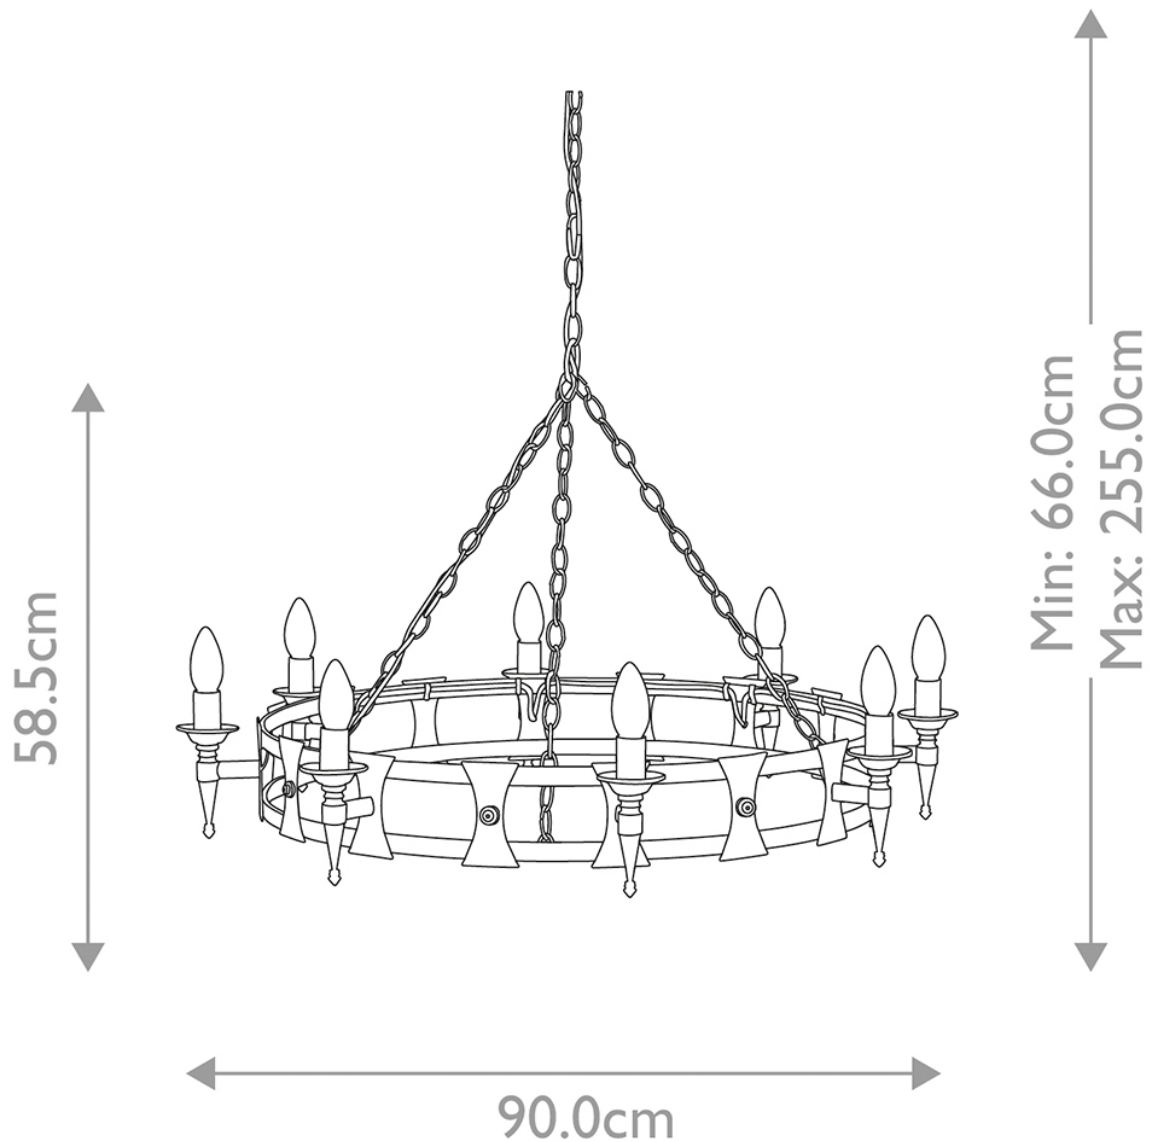

Elstead - Saxon SAX8-BLK-SIL Chandelier

CONTACT