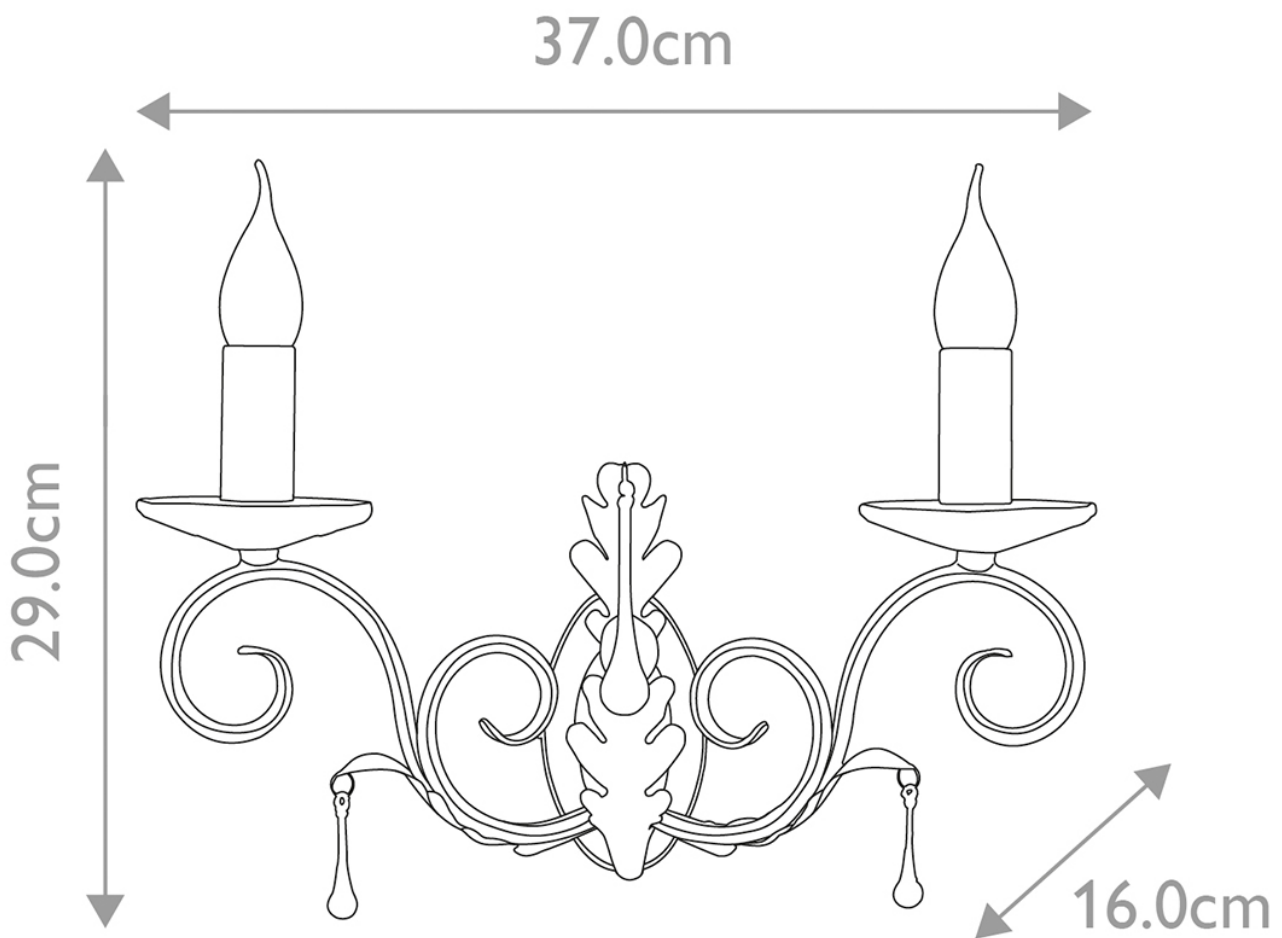

Elstead - Amarilli AML2-BRONZE Wall Light

CONTACT