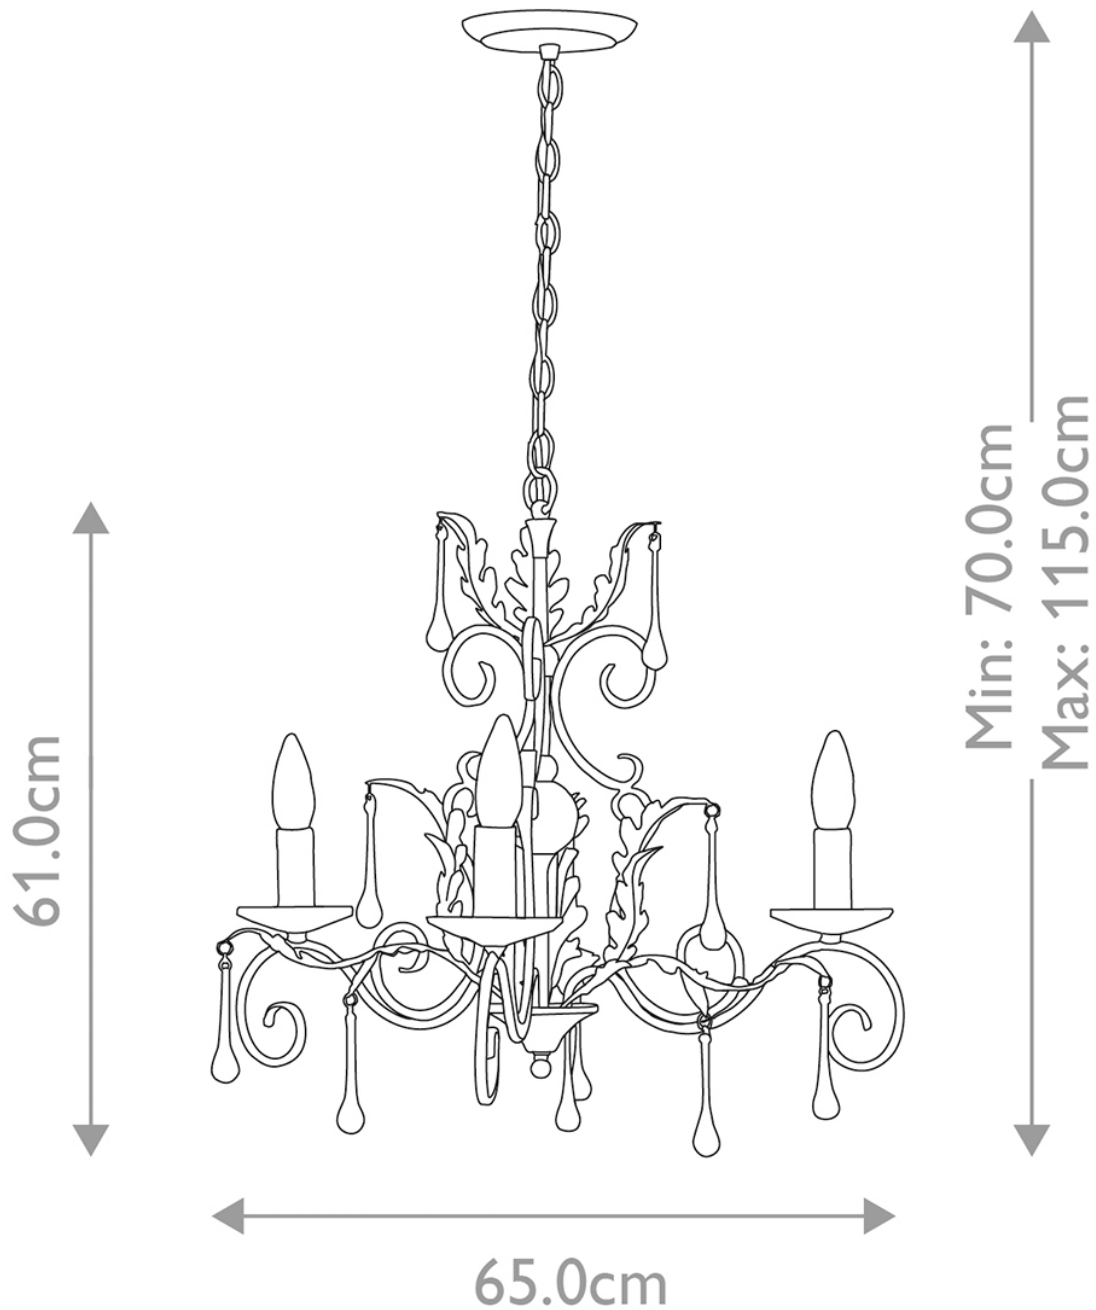

Elstead - Amarilli AML3-BRONZE Chandelier

CONTACT