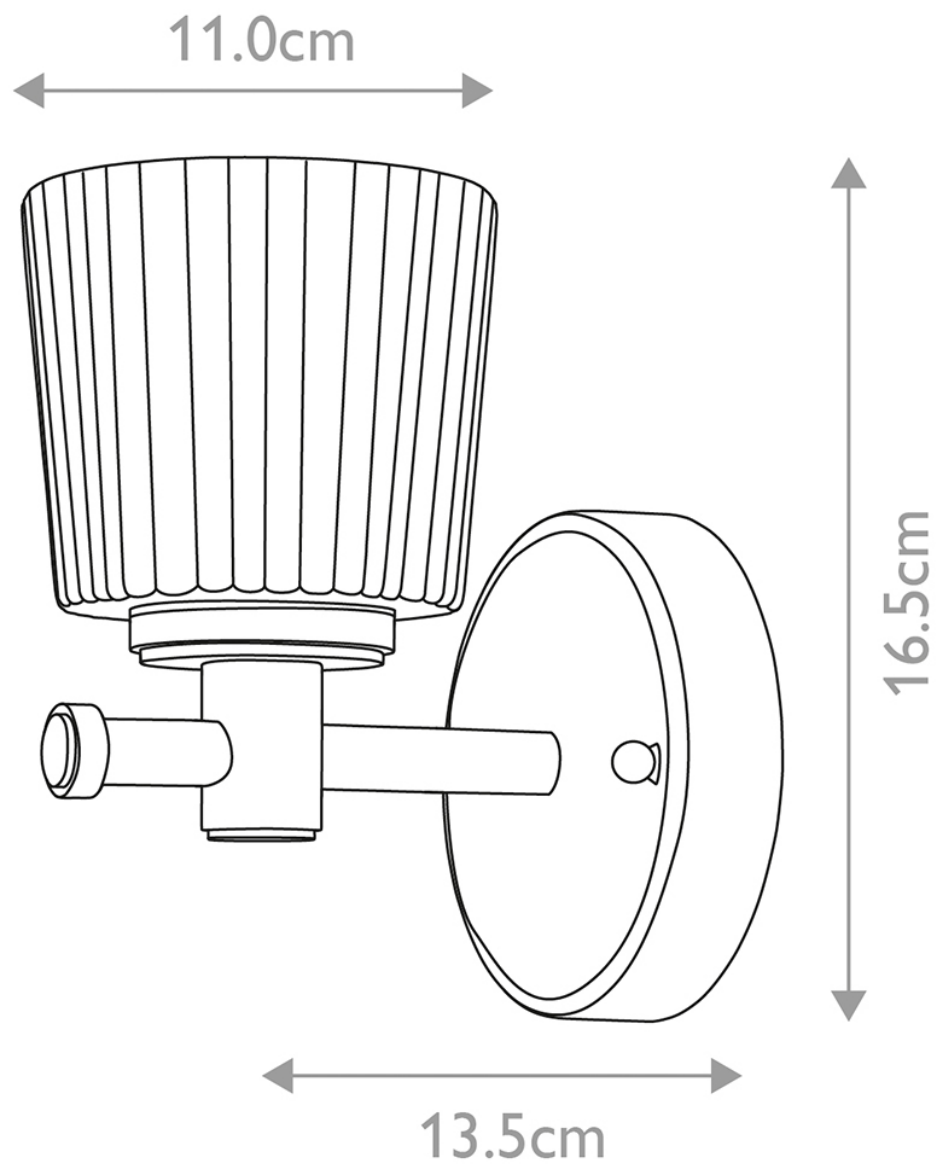

Elstead - Binstead BATH-BN1 Wall Light

CONTACT