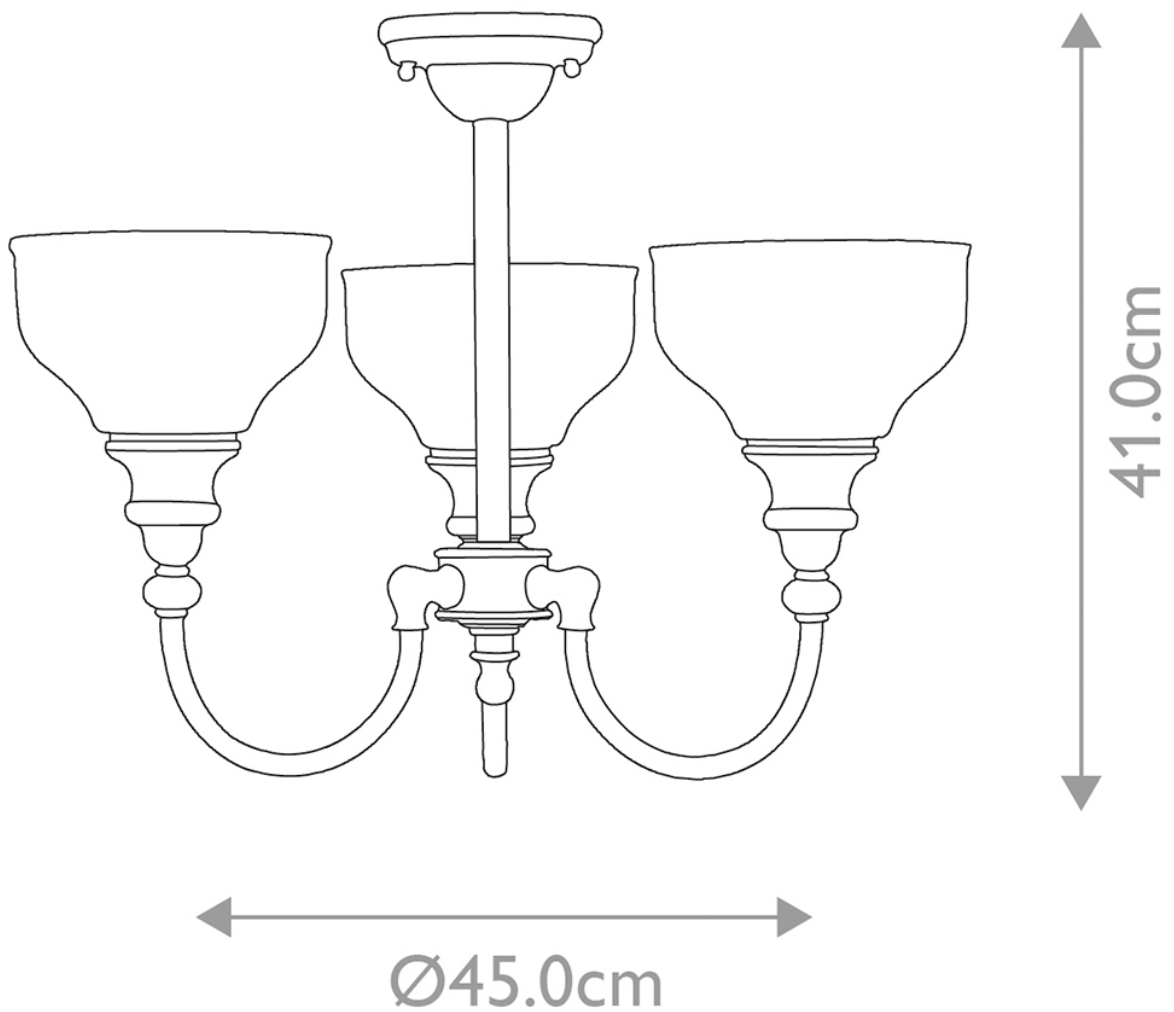

Elstead - Cheadle BATH-CD3 Chandelier

CONTACT