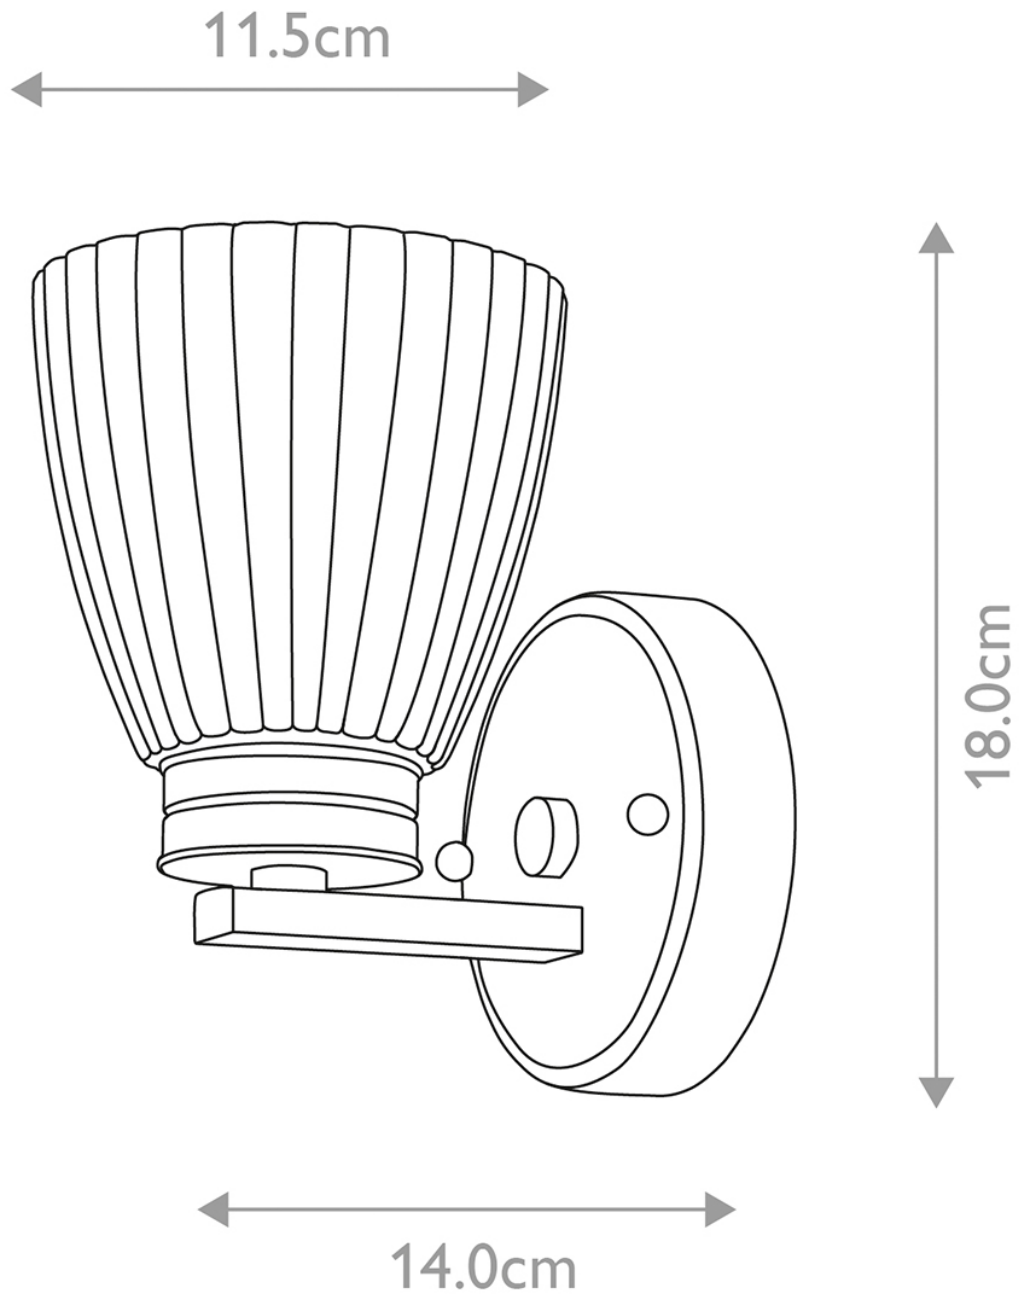

Elstead - Wallingford BATH-WL1 Wall Light

CONTACT