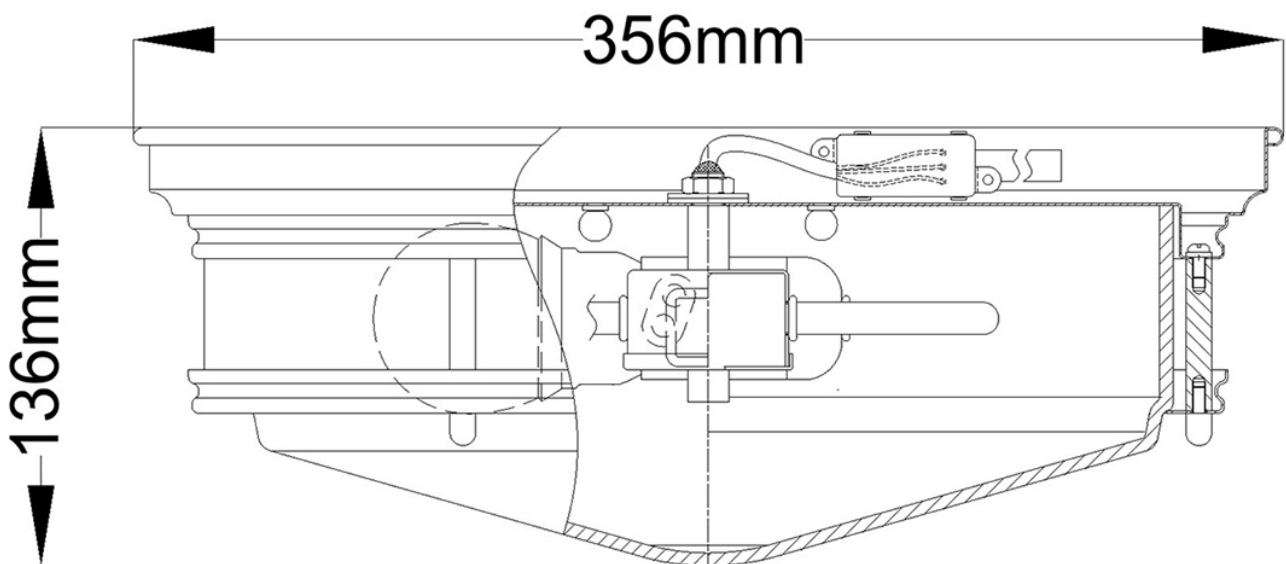

Elstead - Hinkley Lighting - Hadley HK-HADLEY-F-CM Flush Light

CONTACT