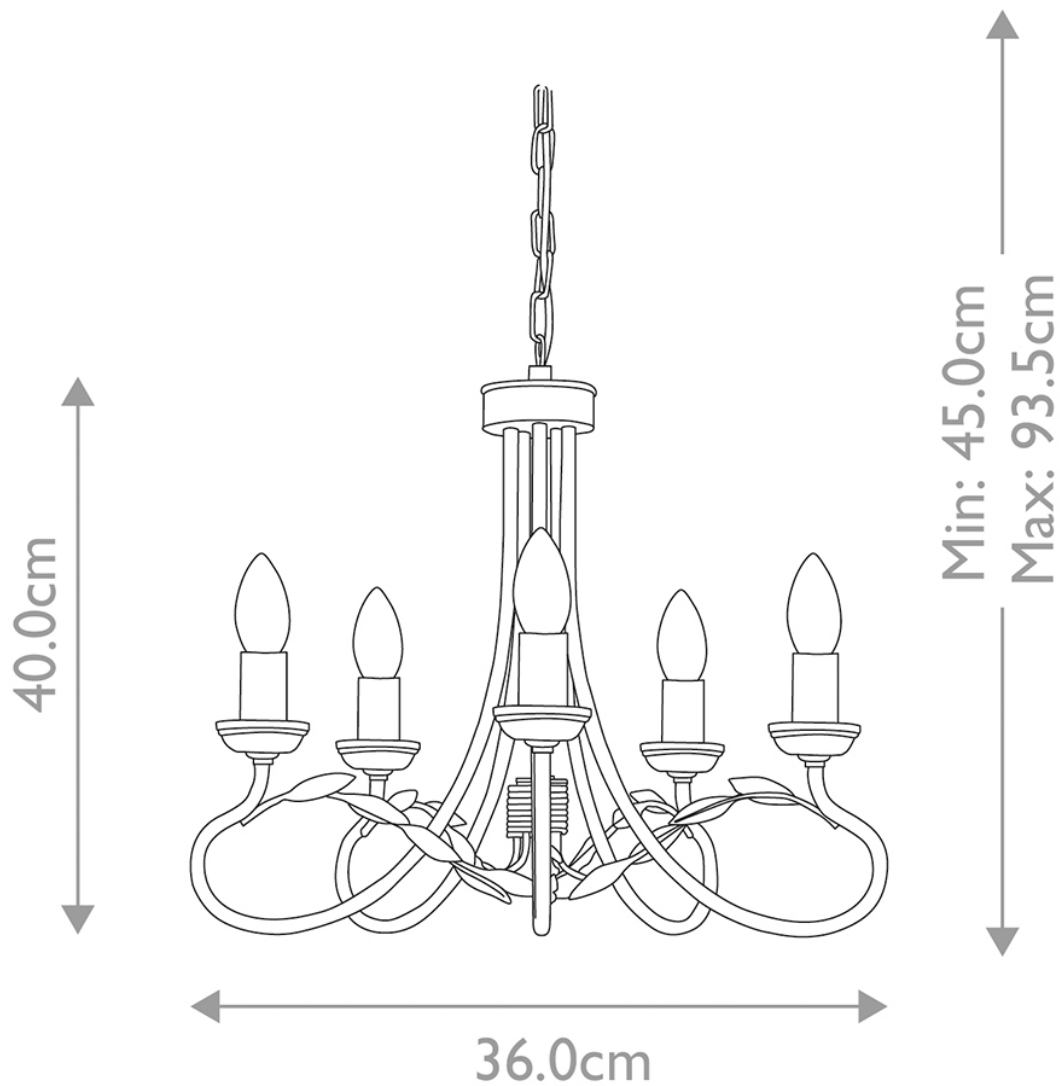

**Elstead - Olivia OV5-IVORY-GOLD Chandelier**

**CONTACT**