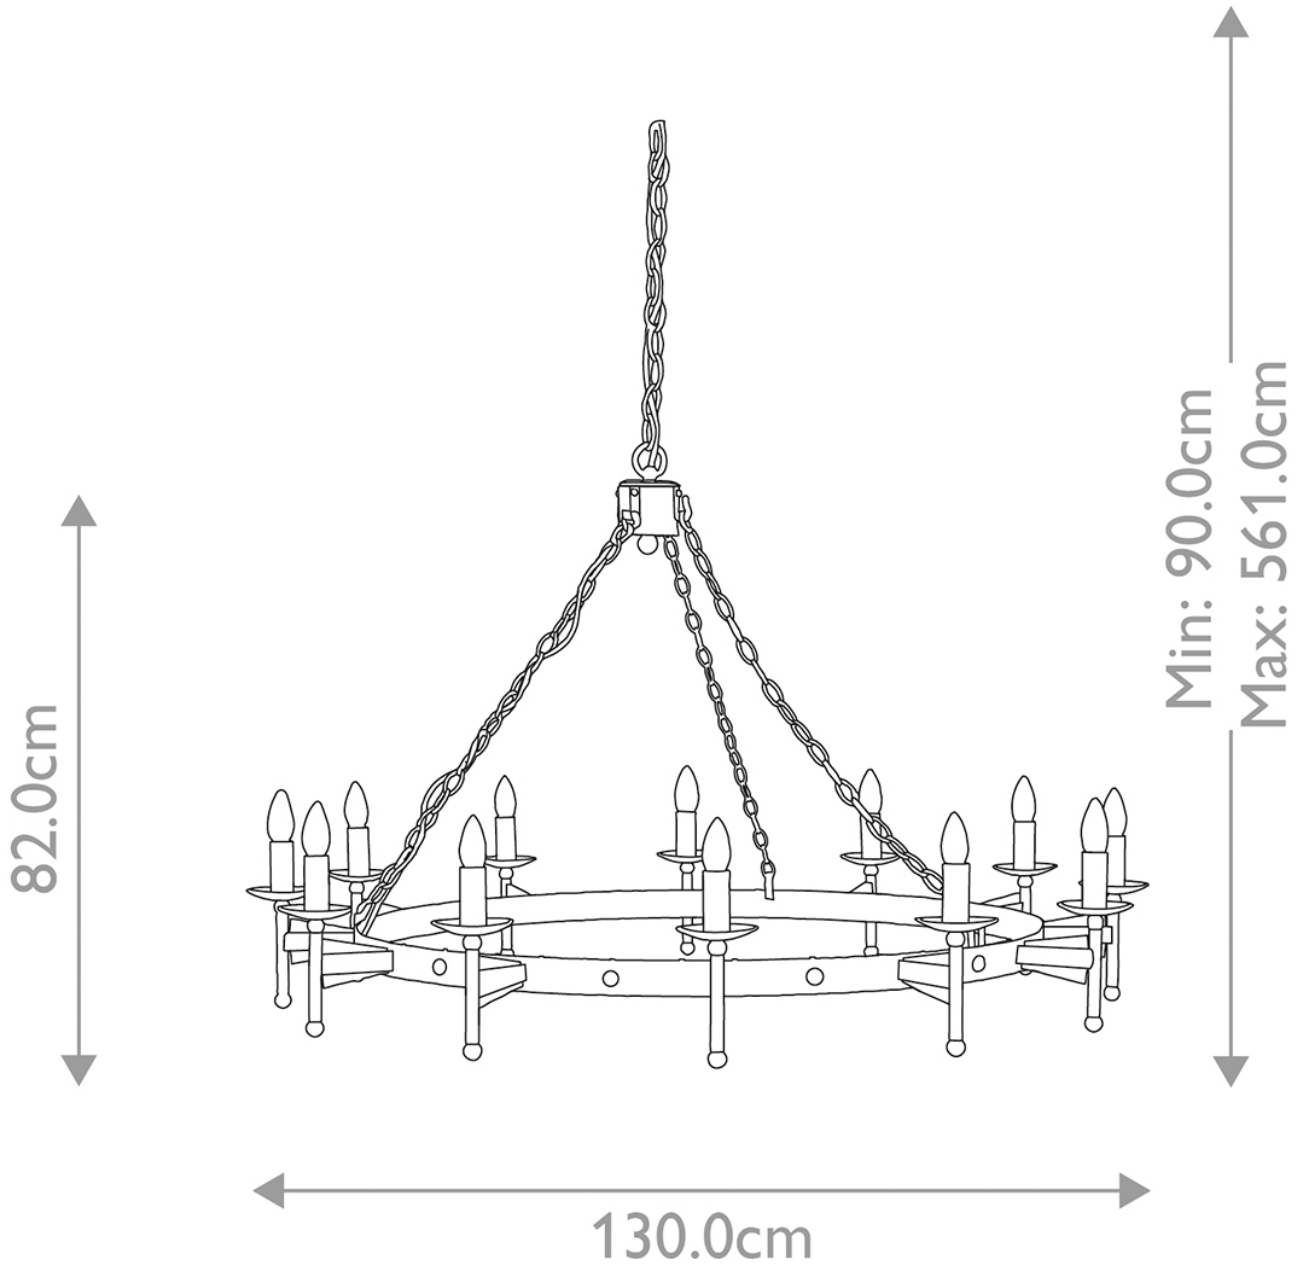

Elstead - Cromwell CW12-OLD-BRZ Chandelier

CONTACT