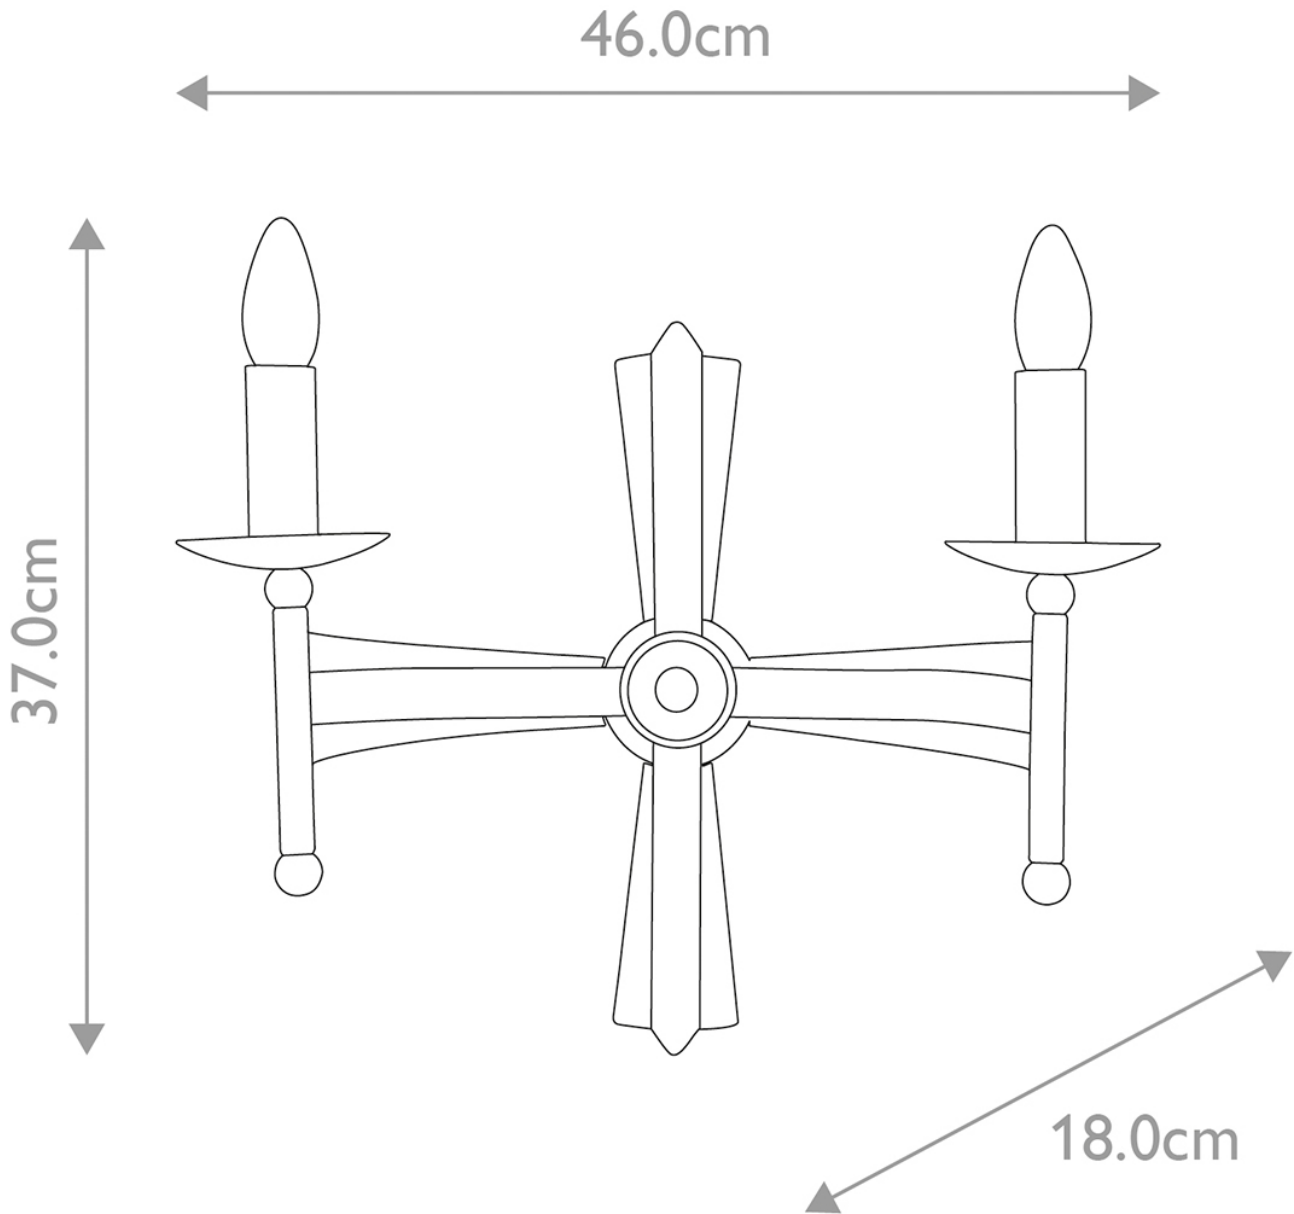

**Elstead - Cromwell CW2-OLD-BRZ Wall Light**

**CONTACT**