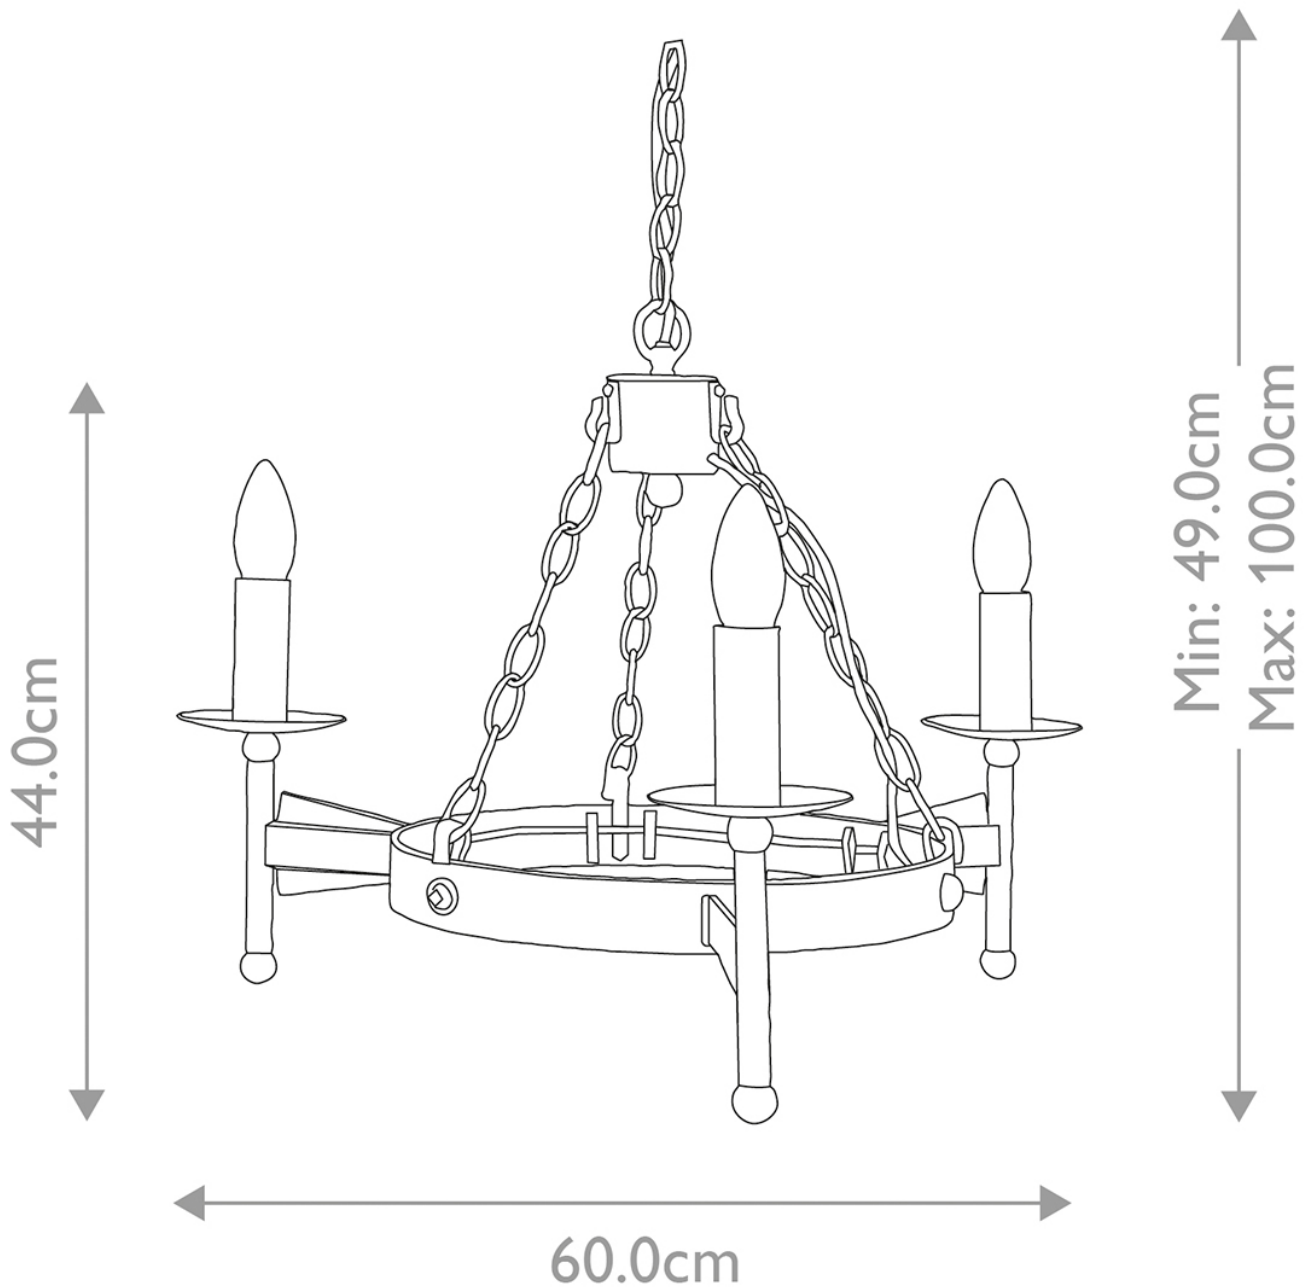

Elstead - Cromwell CW3-OLD-BRZ Chandelier

CONTACT