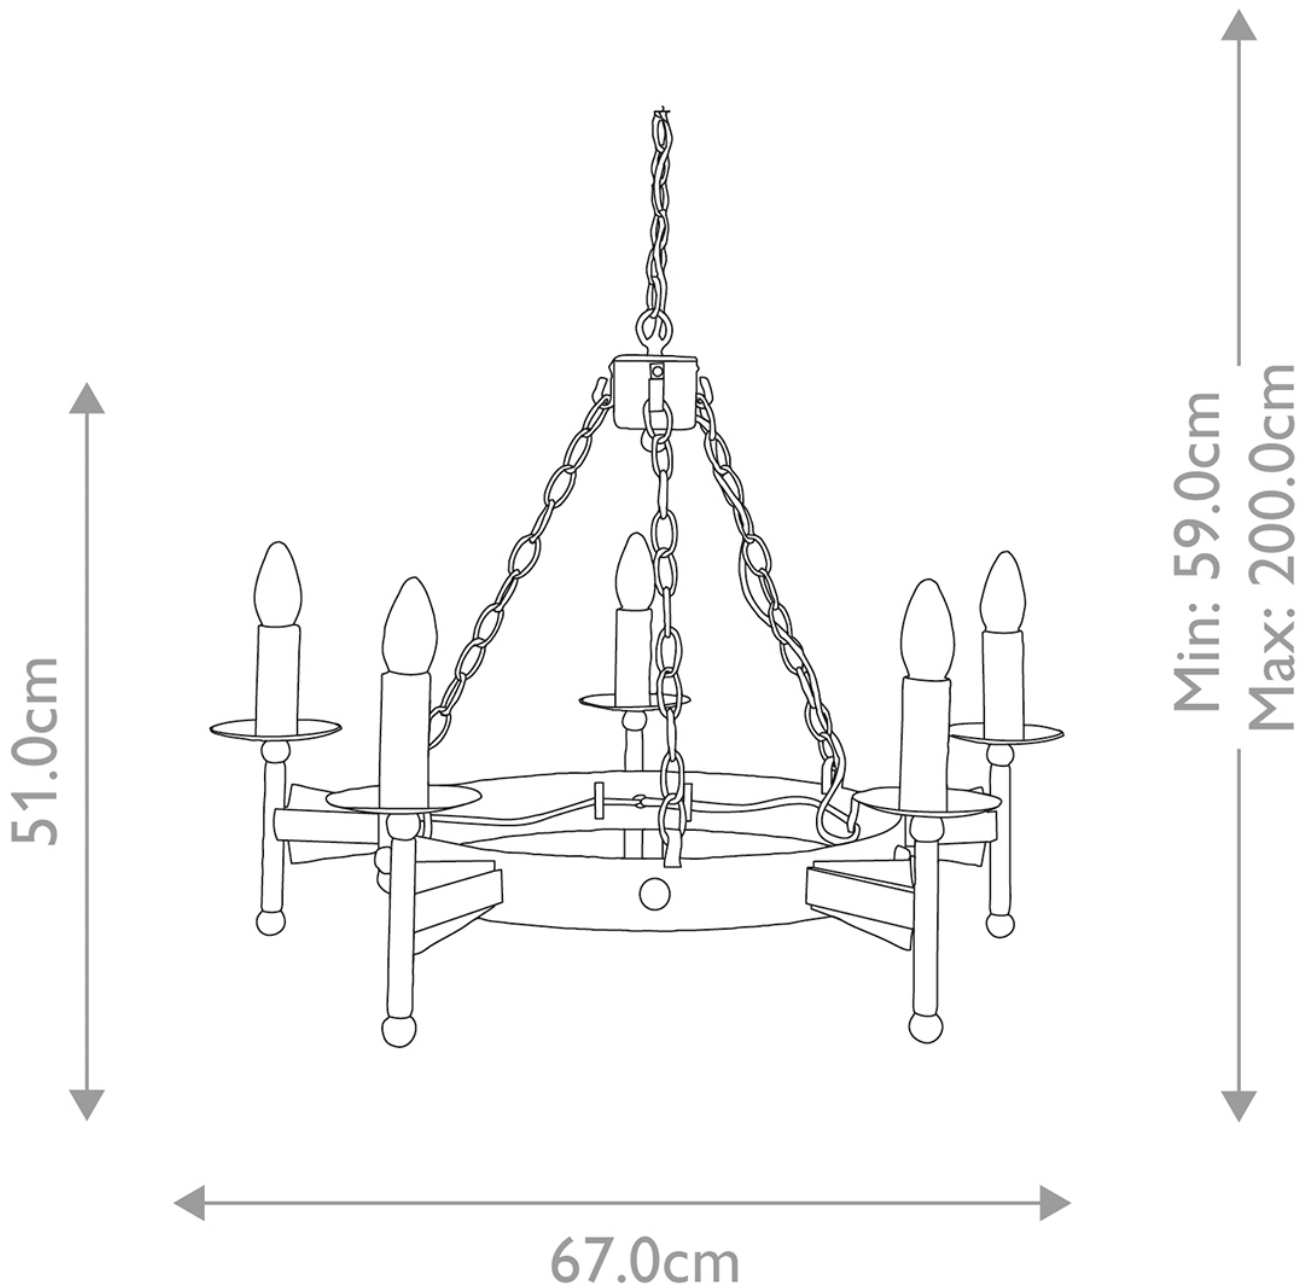

Elstead - Cromwell CW5-OLD-BRZ Chandelier

CONTACT