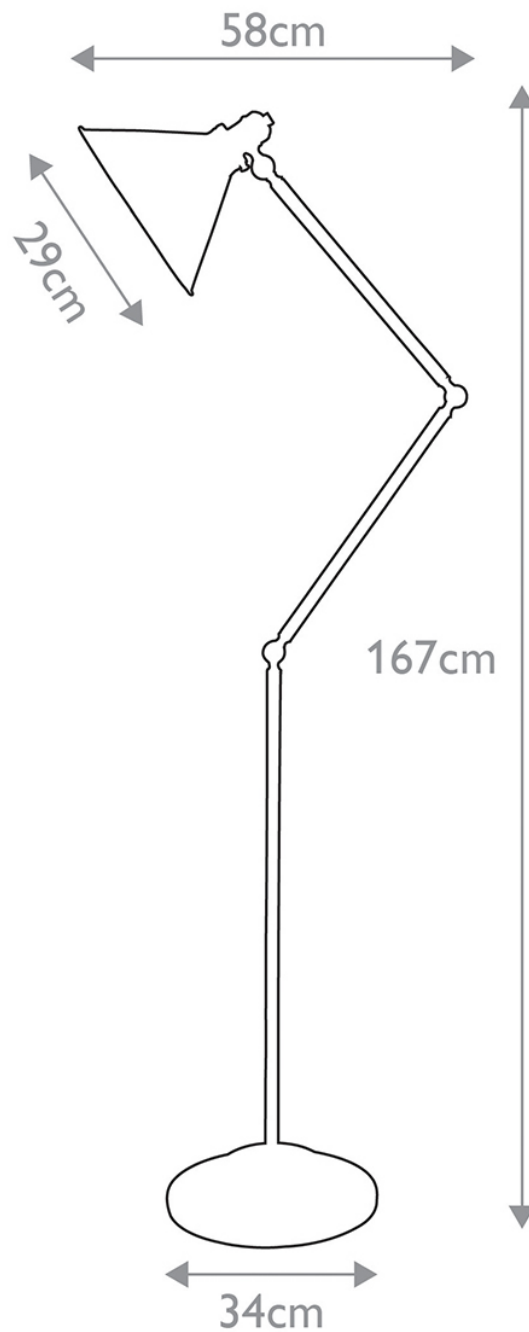

Elstead - Provence PV-FL-OB Floor Lamp

CONTACT