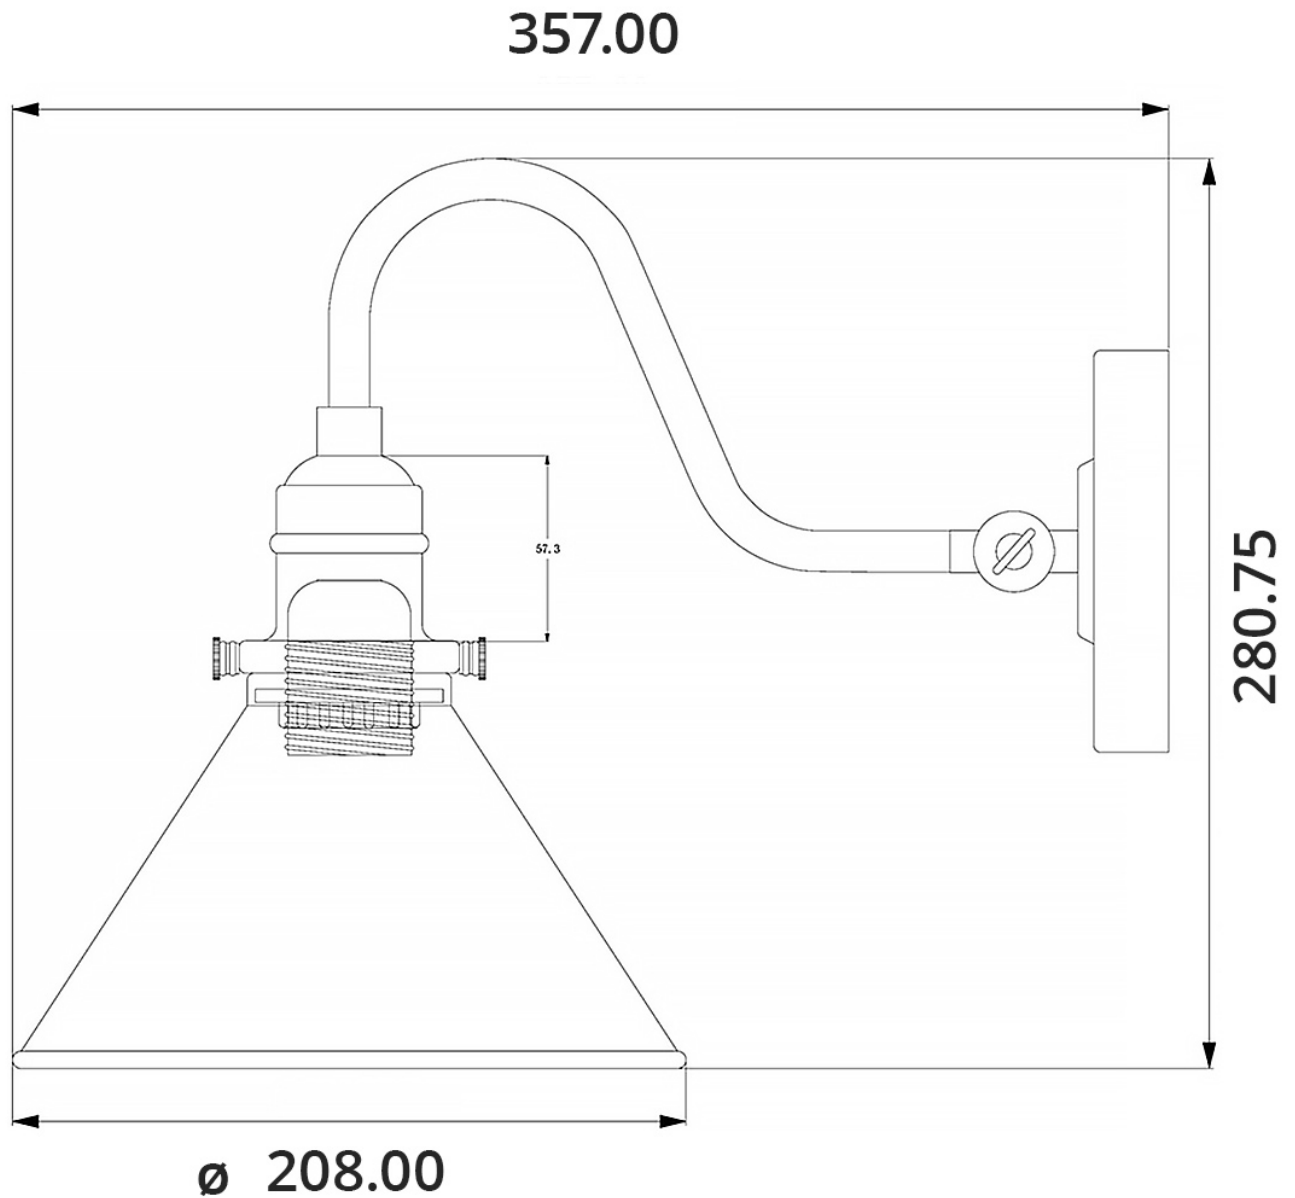

Elstead - Provence PV1-OB Wall Light

CONTACT