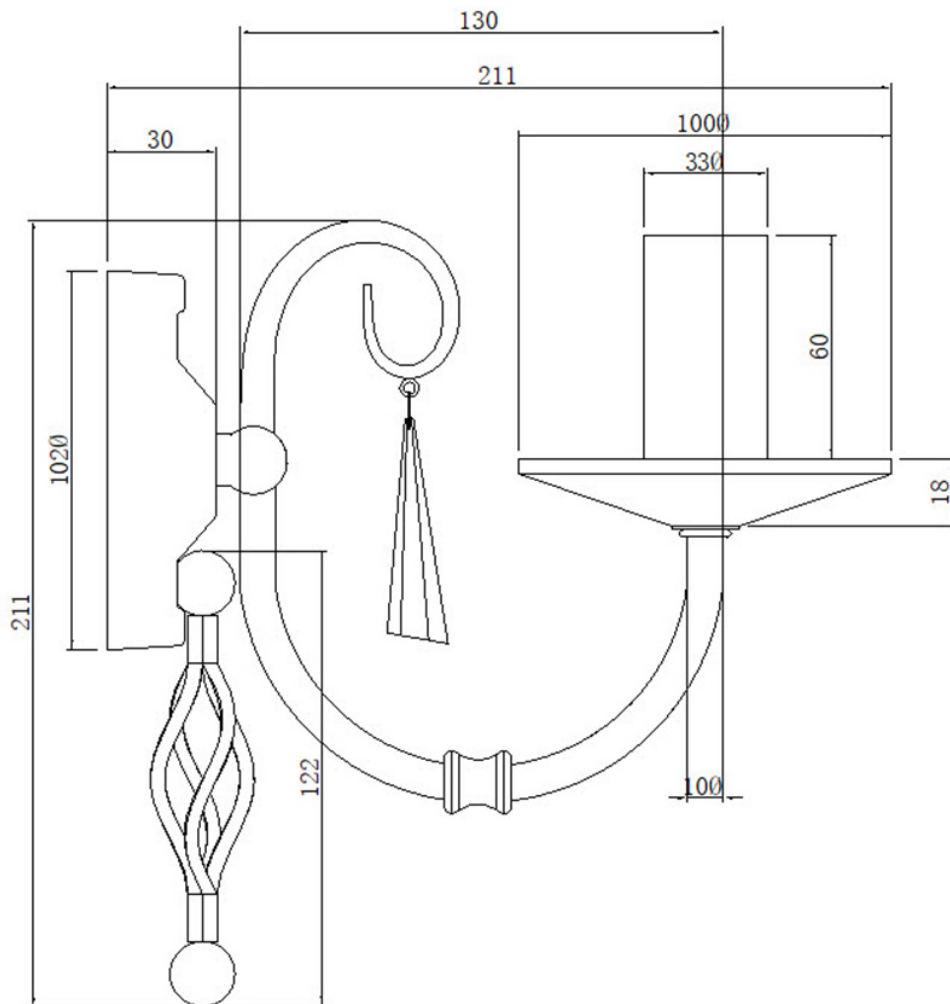

Elstead - Aegean AG1-POL-BRASS Wall Light

CONTACT