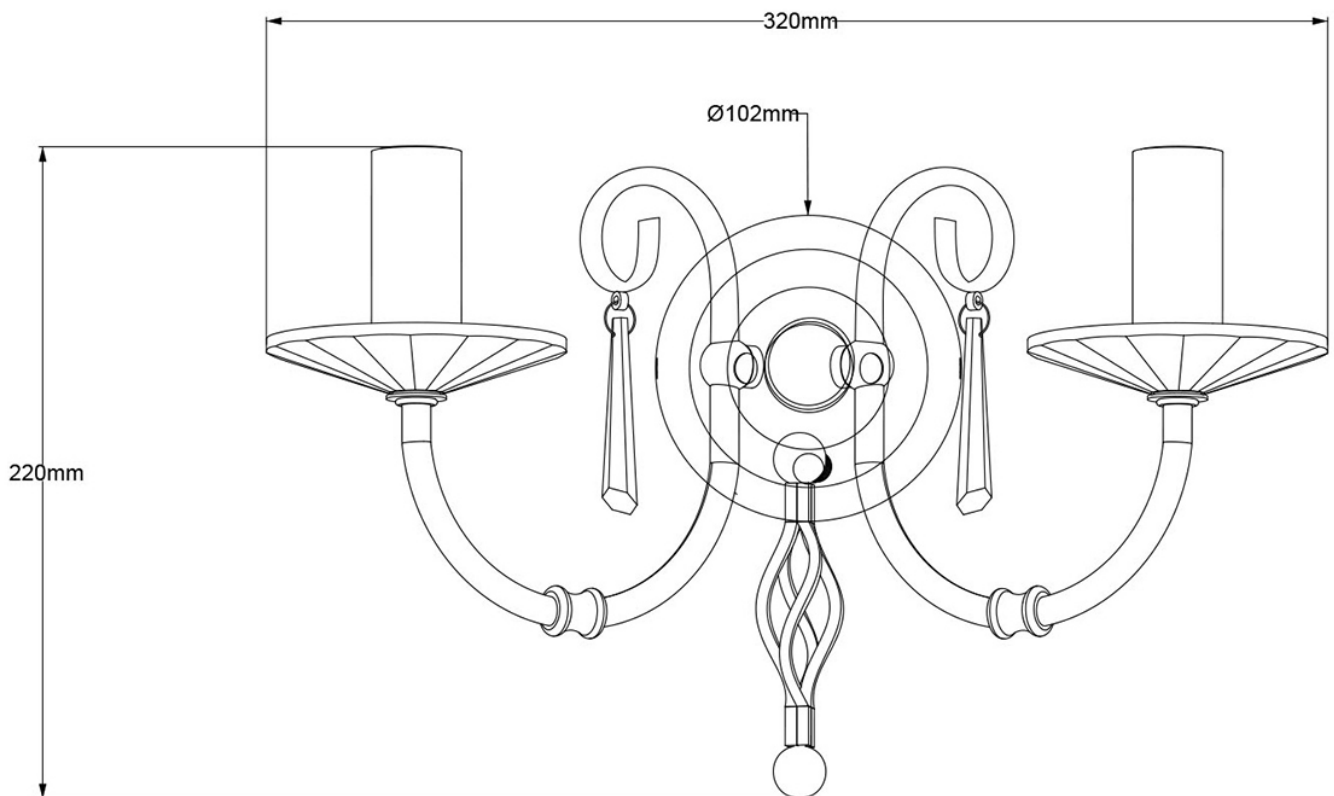

Elstead - Aegean AG2-POL-BRASS Wall Light

CONTACT