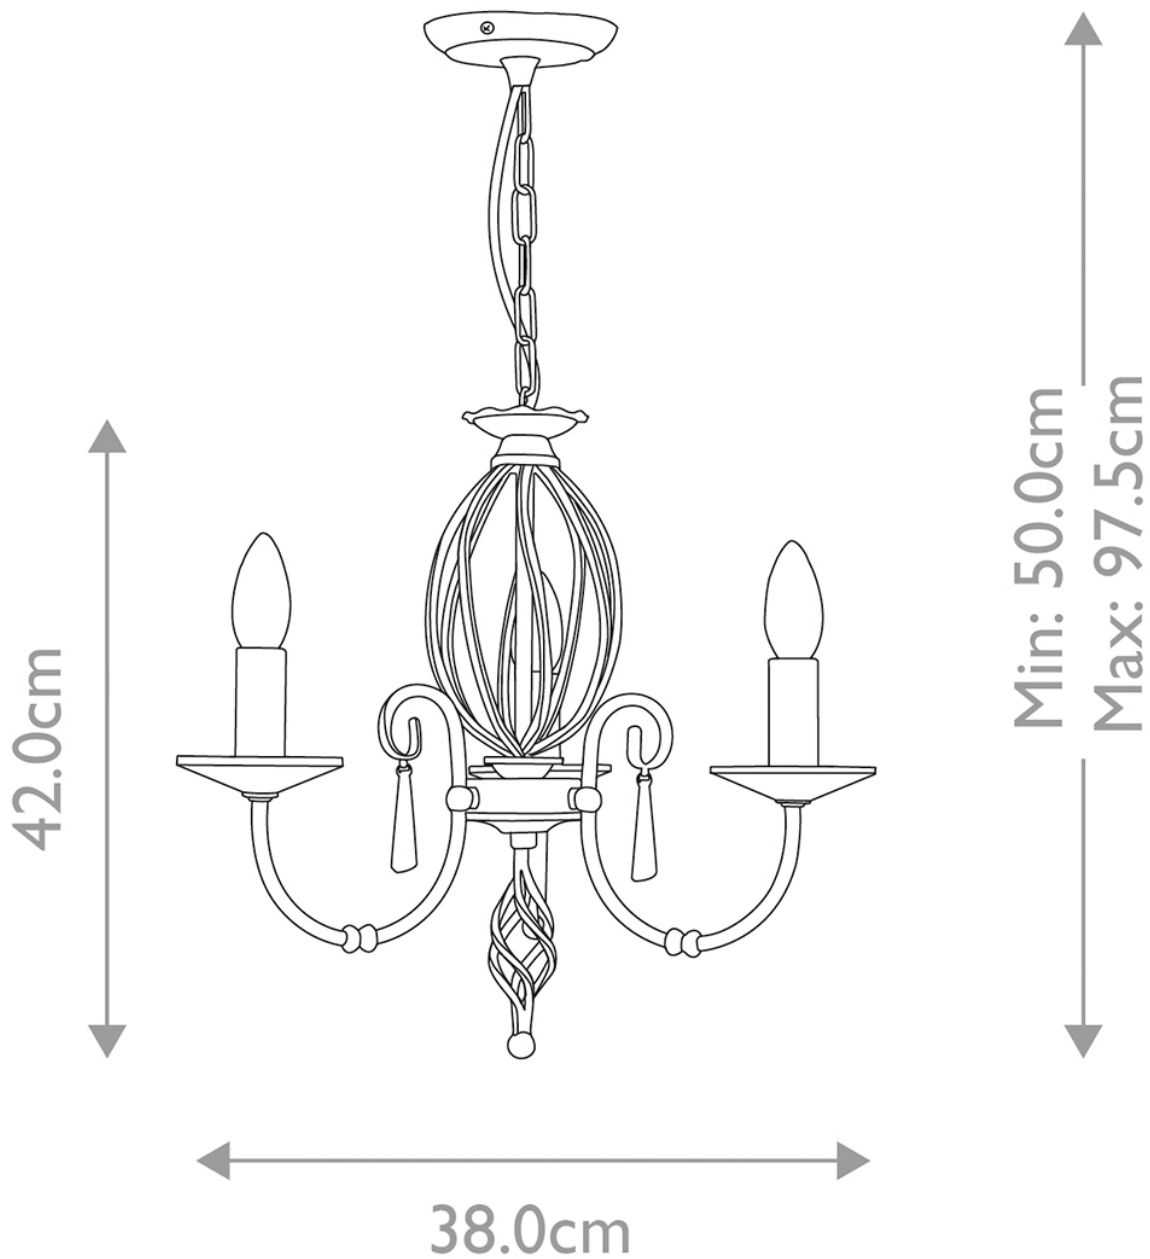

Elstead - Aegean AG3-POL-BRASS Chandelier

CONTACT