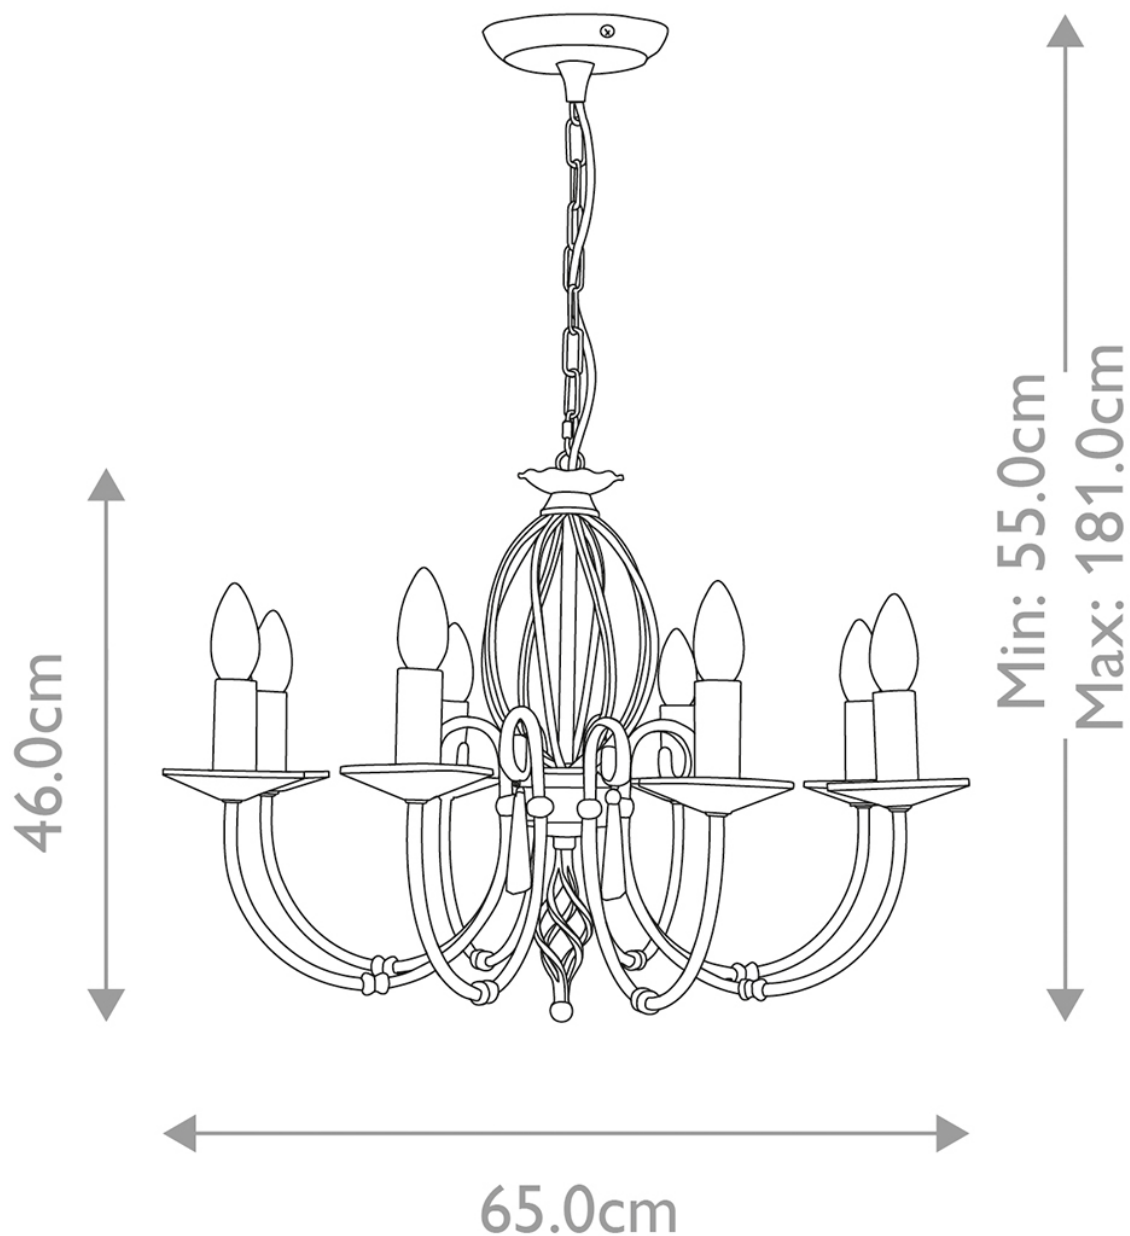

Elstead - Aegean AG8-POL-BRASS Chandelier

CONTACT