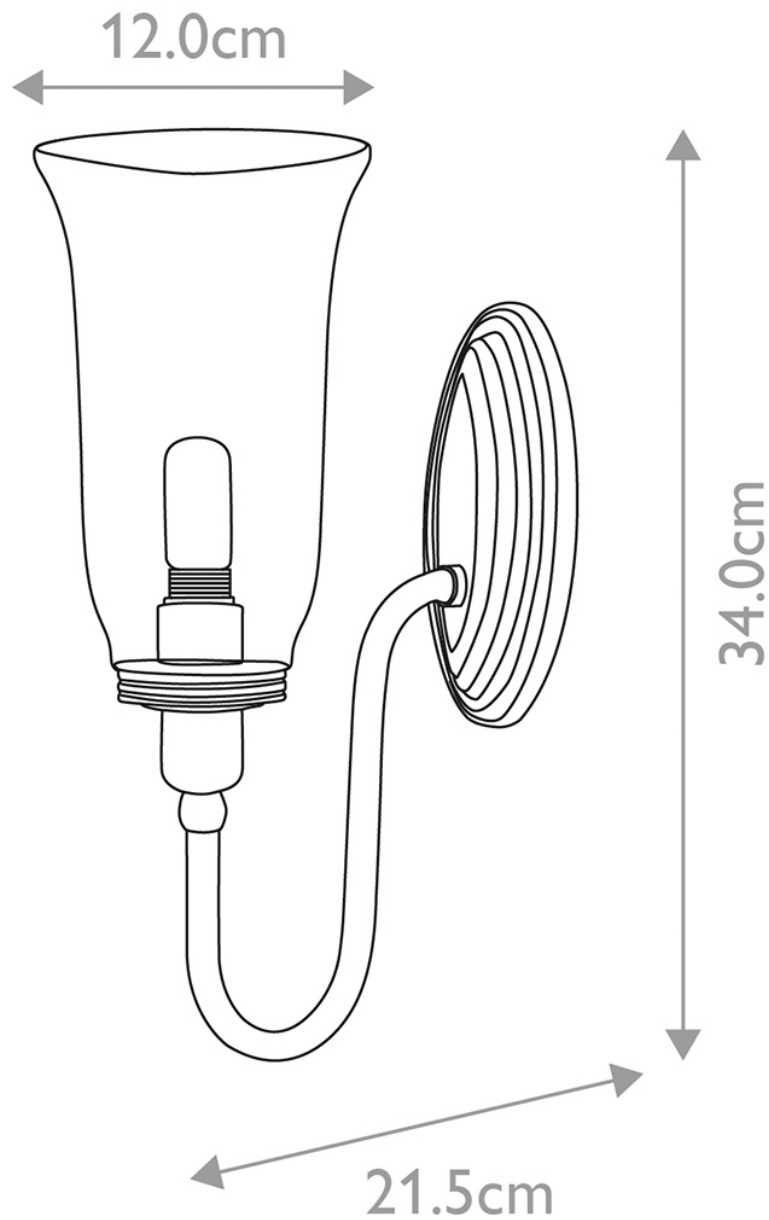

Elstead - Blake BATH-BLAKE2-PB Wall Light

CONTACT