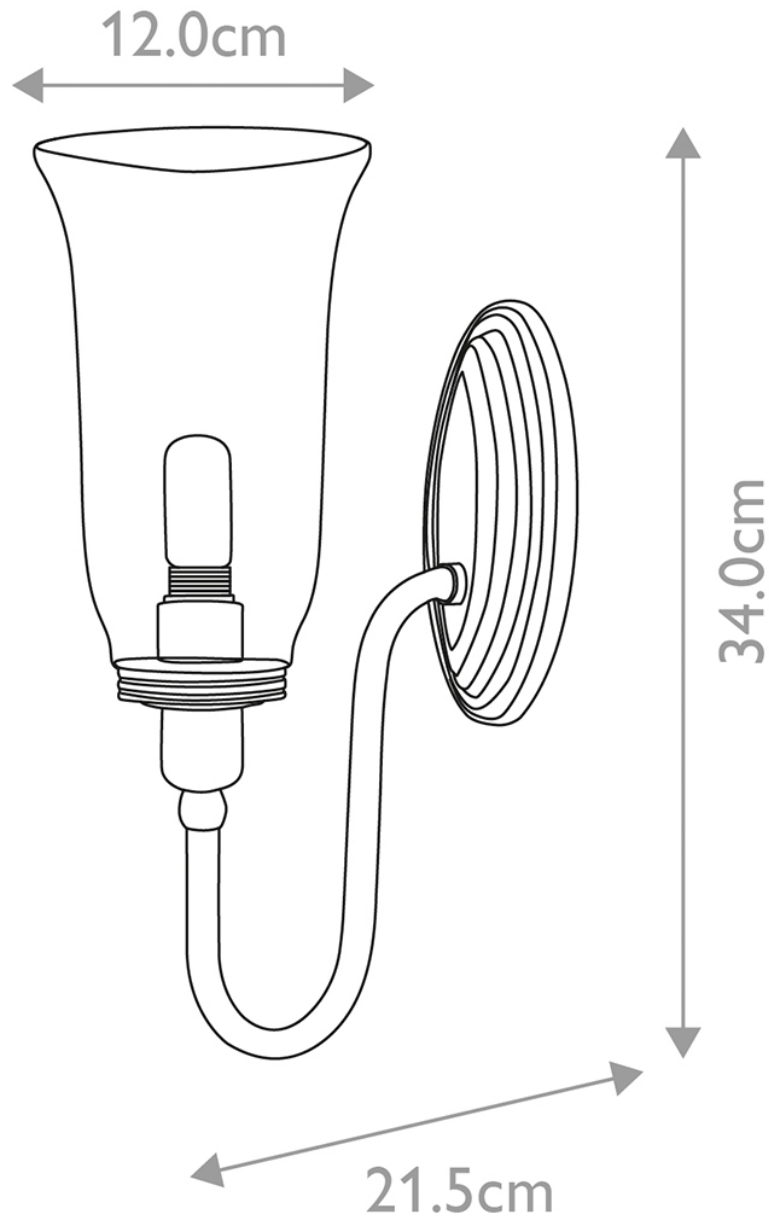

Elstead - Blake BATH-BLAKE2-PC Wall Light

CONTACT