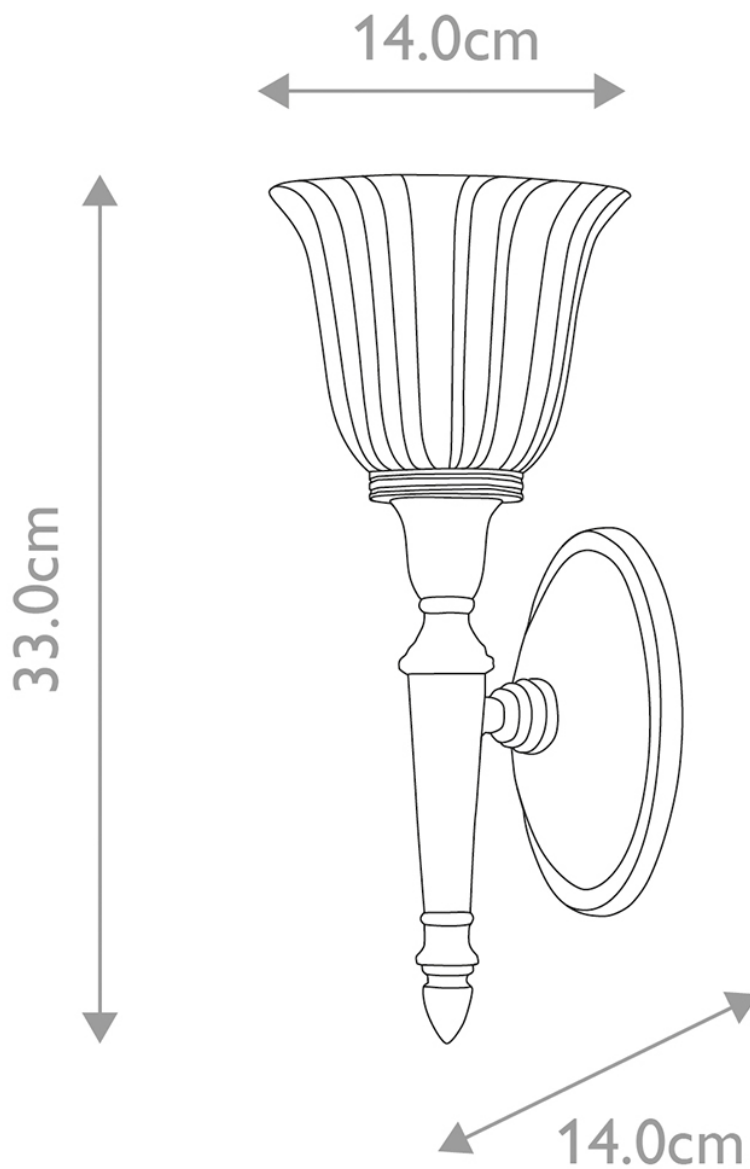

Elstead - Dryden BATH-DRYDEN1-PC Wall Light

CONTACT