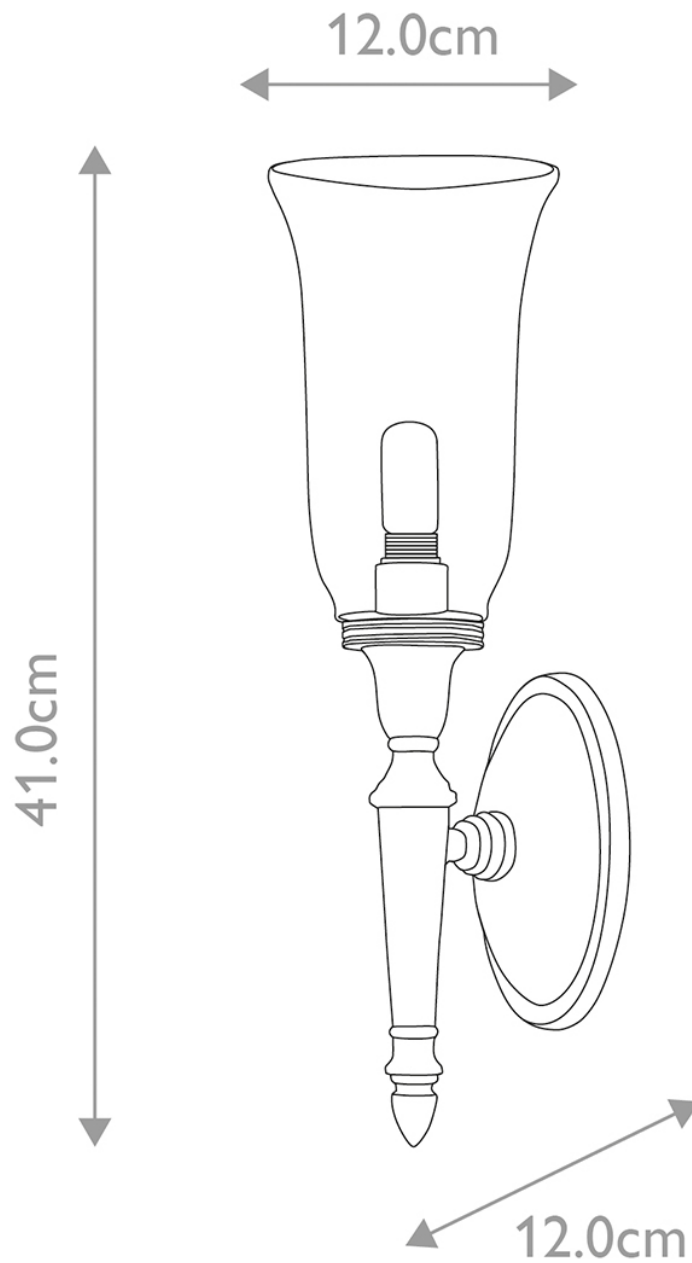

Elstead - Dryden BATH-DRYDEN2-PC Wall Light

**CONTACT**