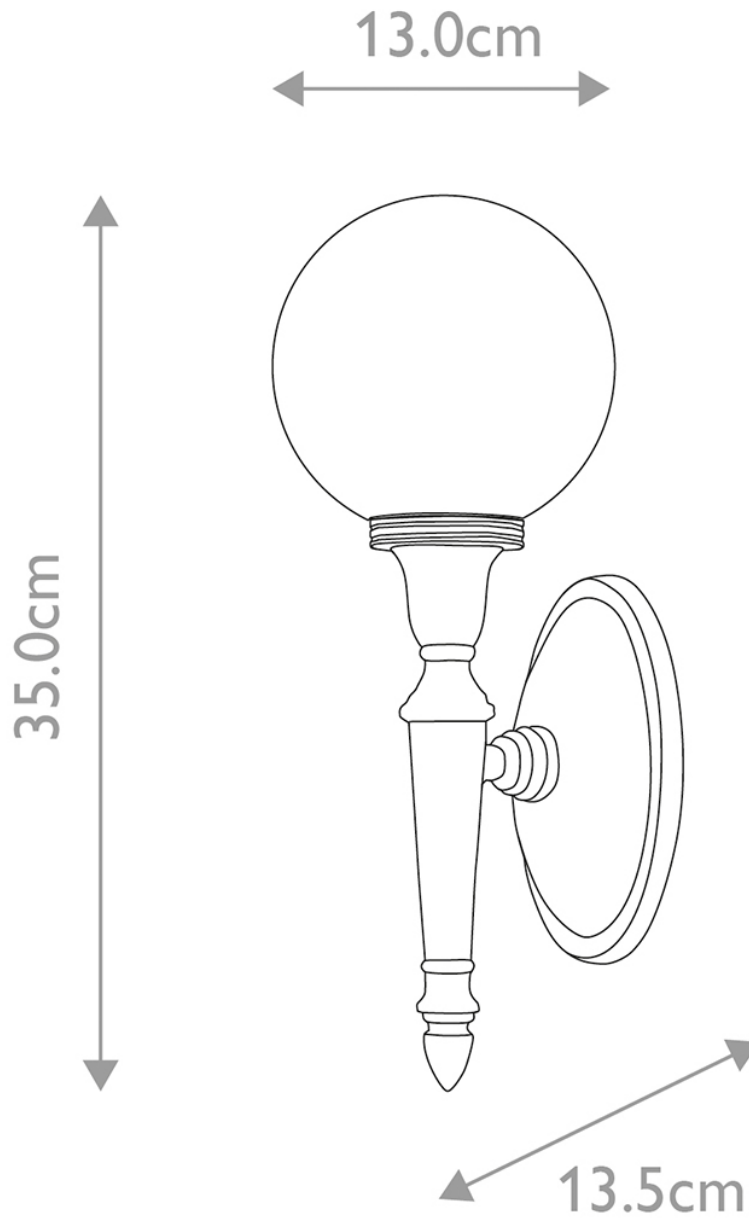

Elstead - Dryden BATH-DRYDEN4-PC Wall Light

CONTACT