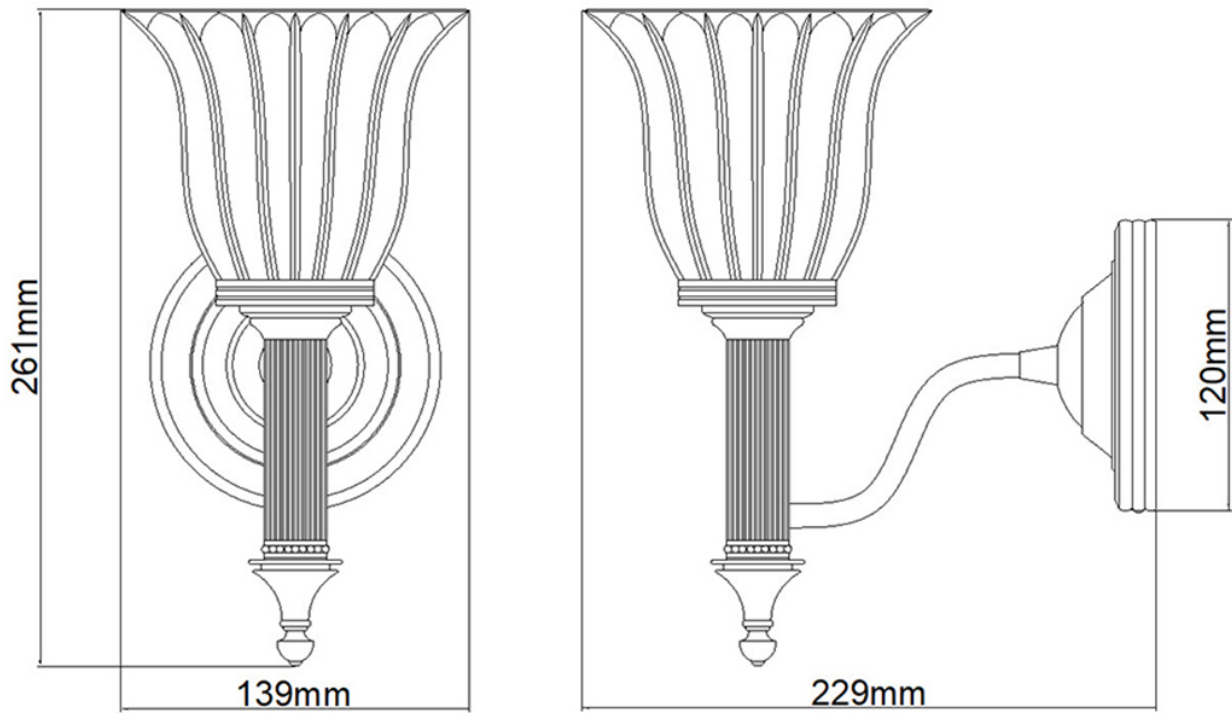

Elstead - Carroll BATH-CARROLL1-PN Wall Light

CONTACT