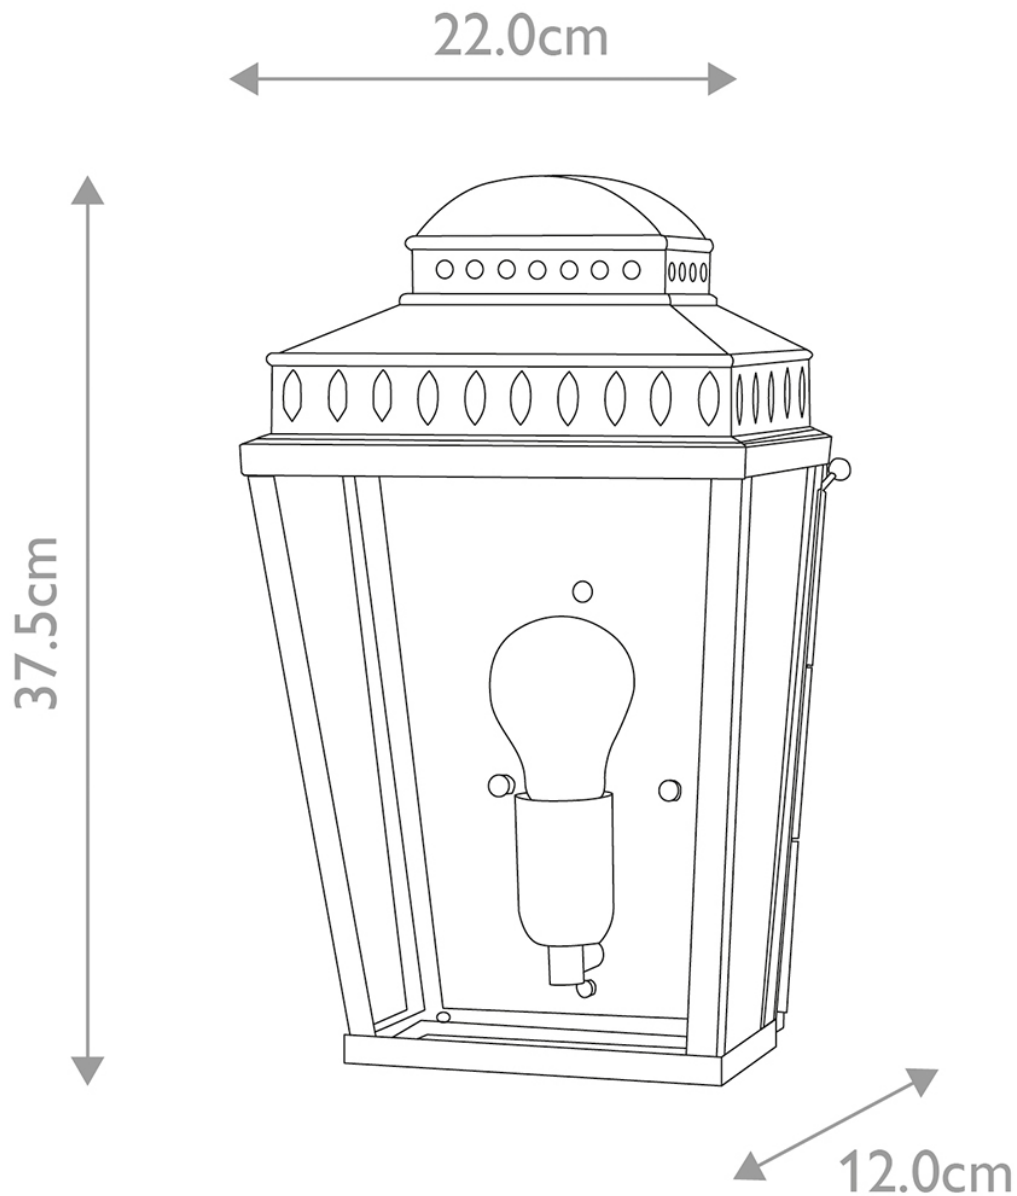

Elstead - Mansion House MANSION-HOUSE-PN Wall Light

CONTACT