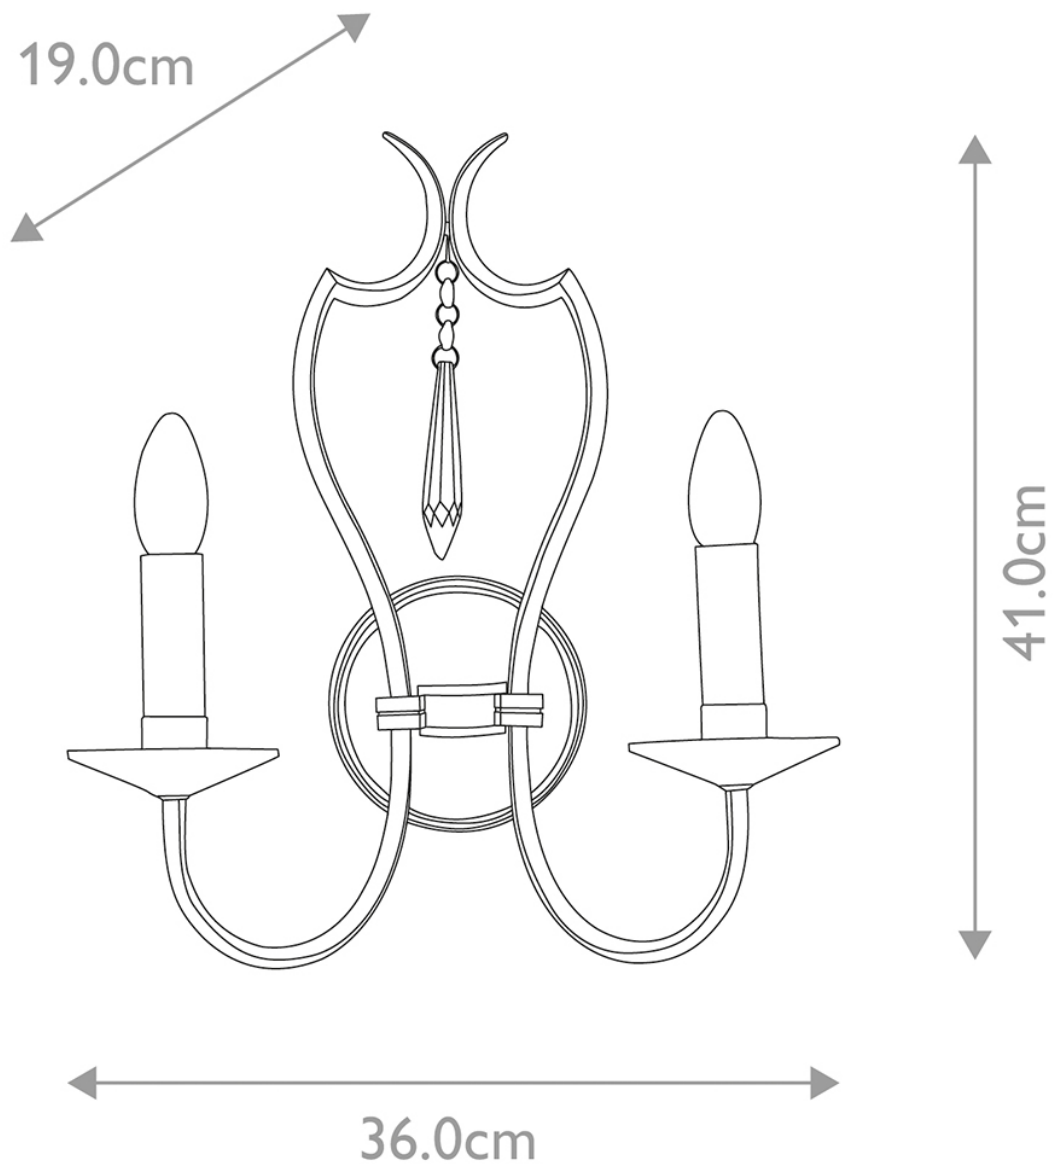

Elstead - Pimlico PM2-PN Wall Light

CONTACT