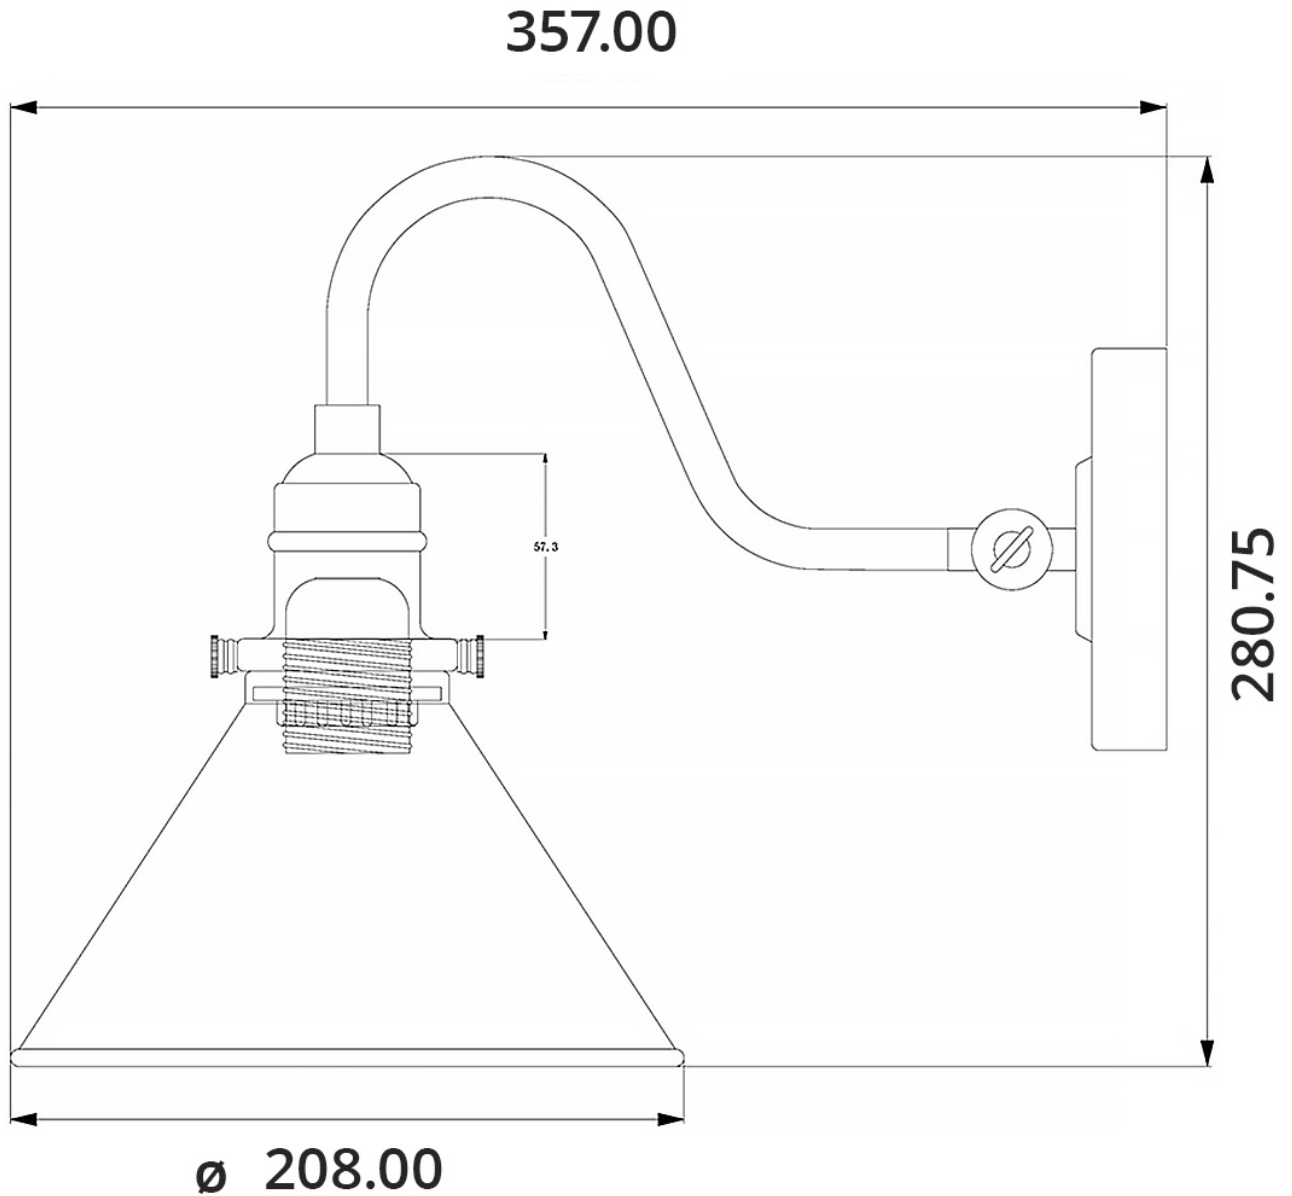

Elstead - Provence PV1-PN Wall Light

CONTACT