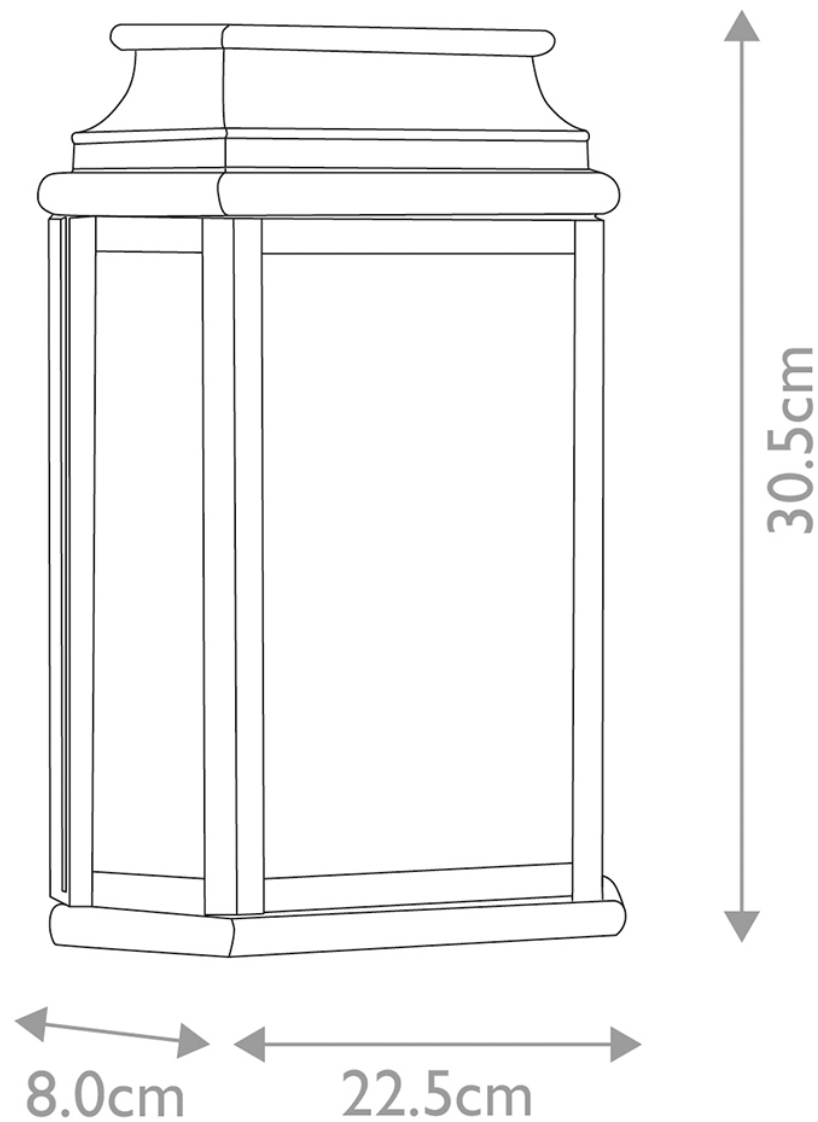

Elstead Lighting - St Martins - ST-MARTINS-PN - Nickel Clear Glass IP44 Outdoor Half Lantern Wall Light

CONTACT