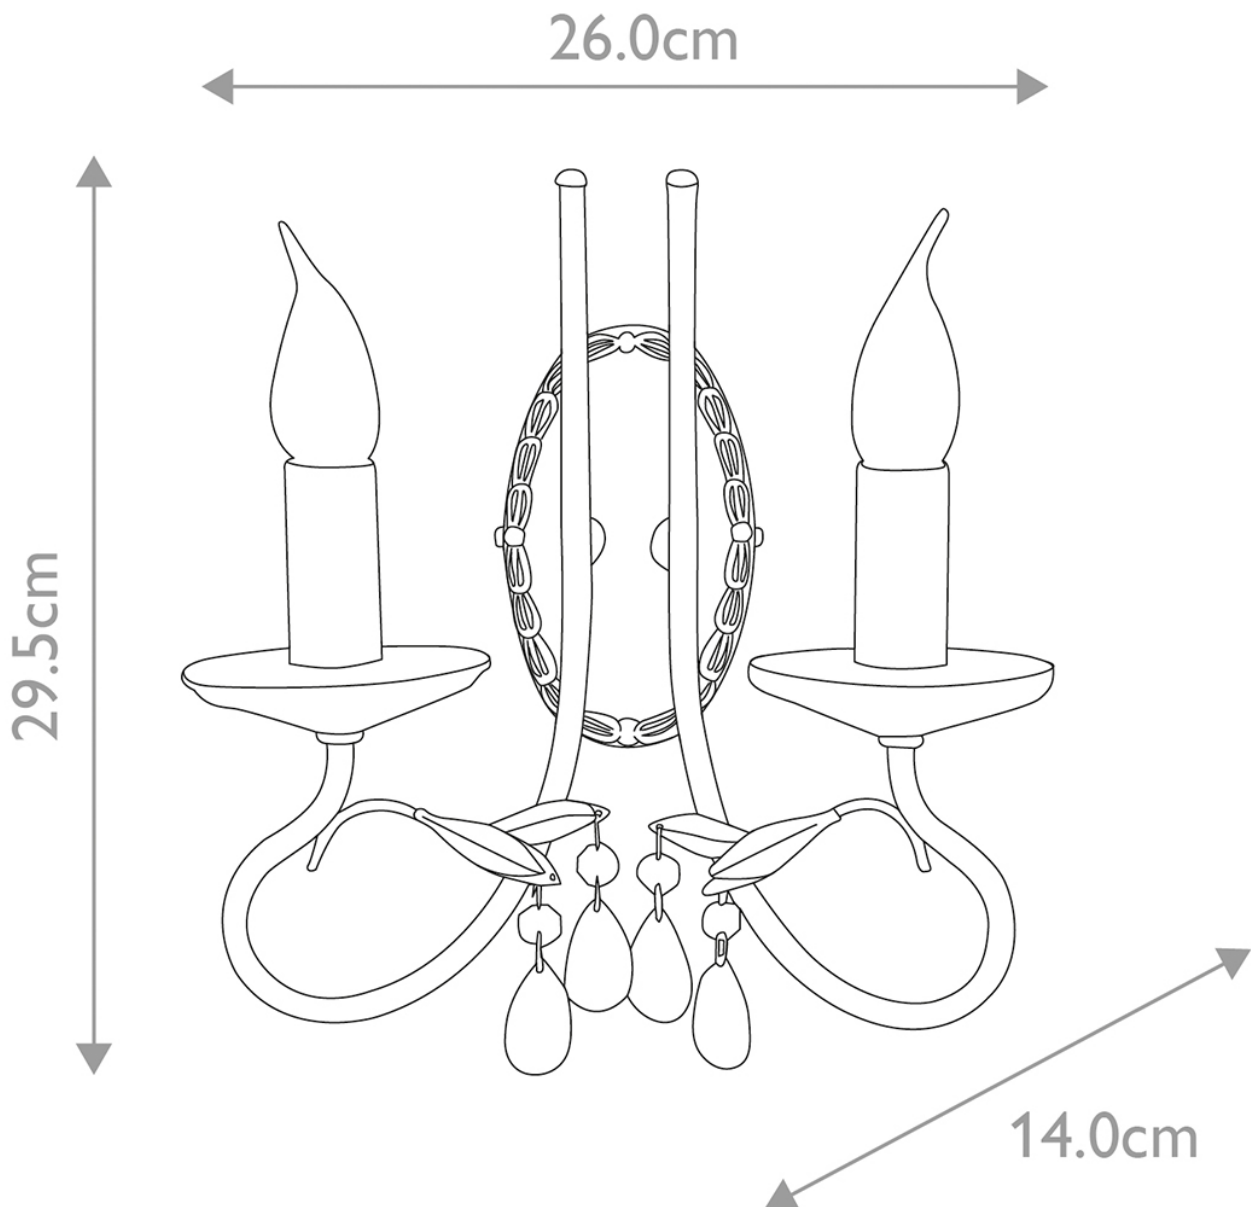

Elstead - Christina CRT2-SILVER-GOLD Wall Light

CONTACT