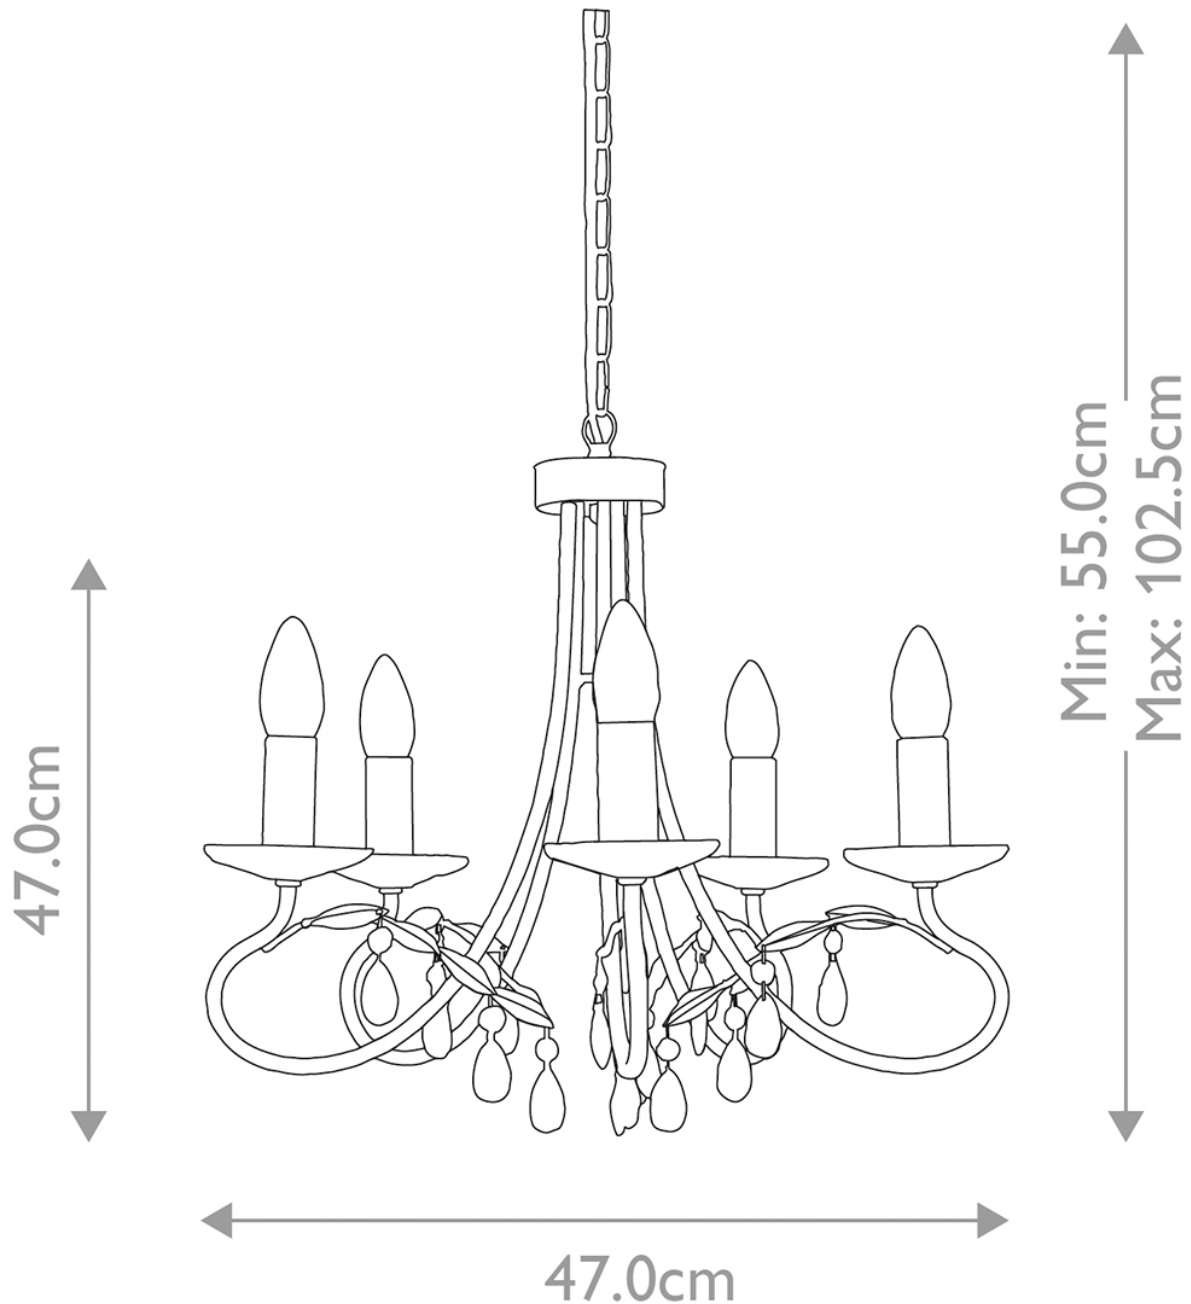

**Elstead - Christina CRT5-SILVER-GOLD Chandelier**

**CONTACT**