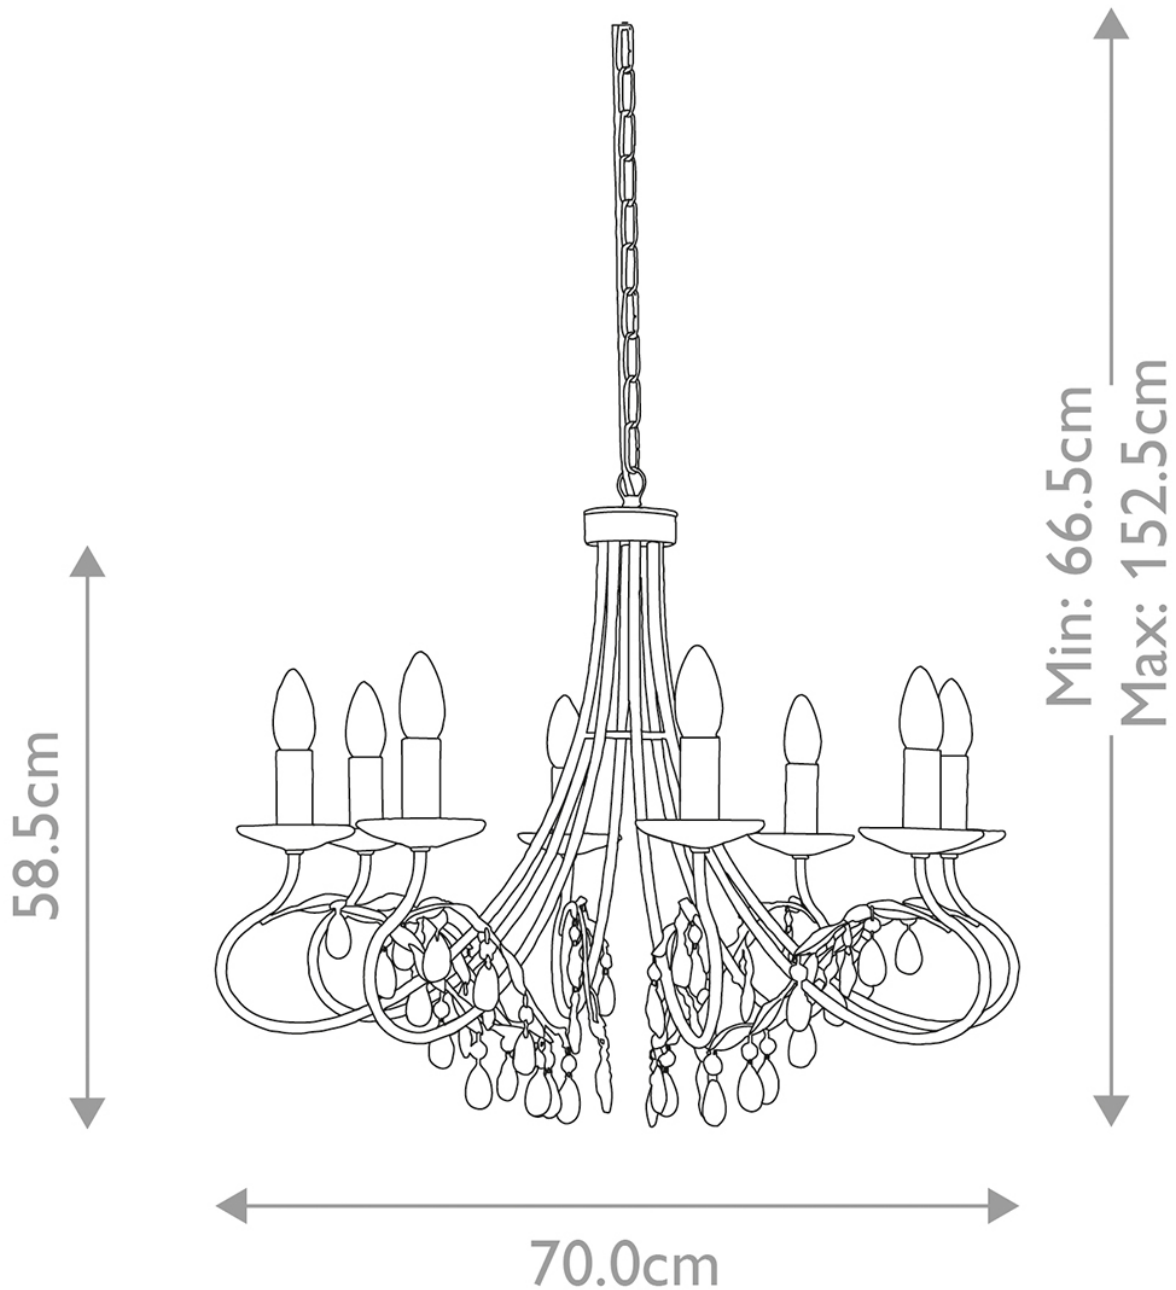

Elstead - Christina CRT8-SILVER-GOLD Chandelier

CONTACT