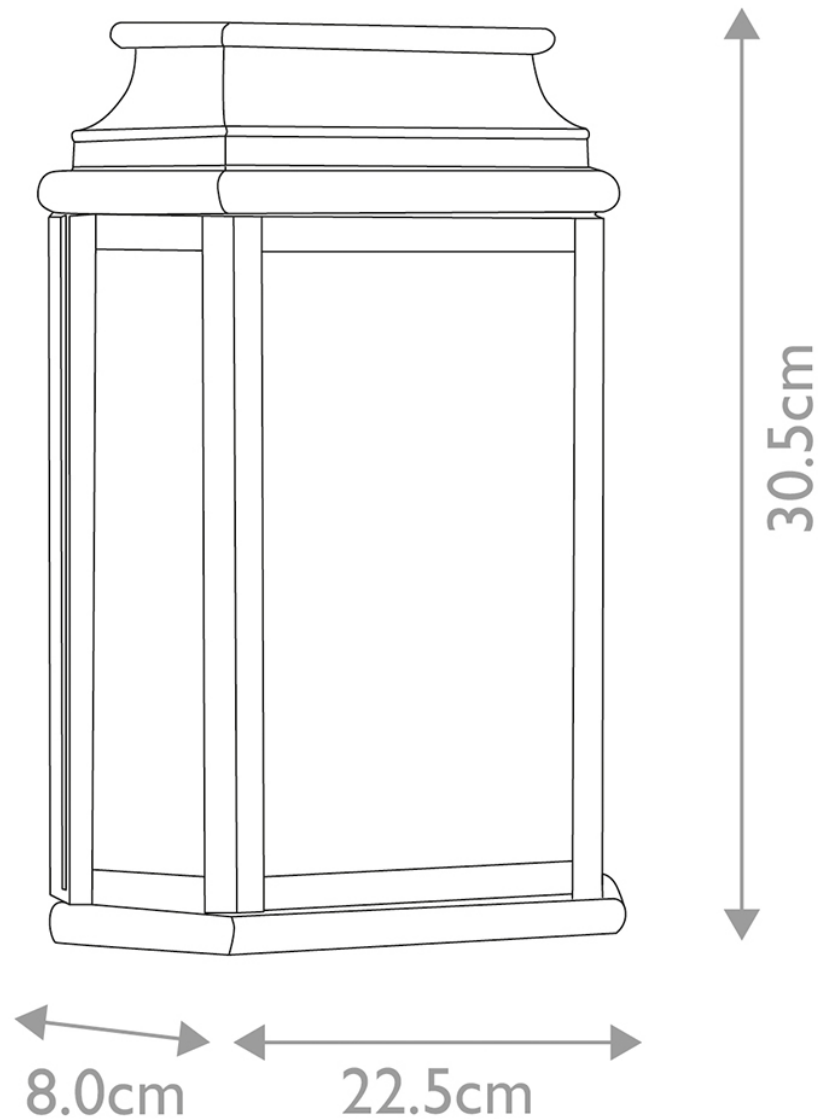

Elstead Lighting - St Martins - ST-MARTINS-BR - Solid Brass Clear Glass IP44 Outdoor Half Lantern Wall Light

CONTACT