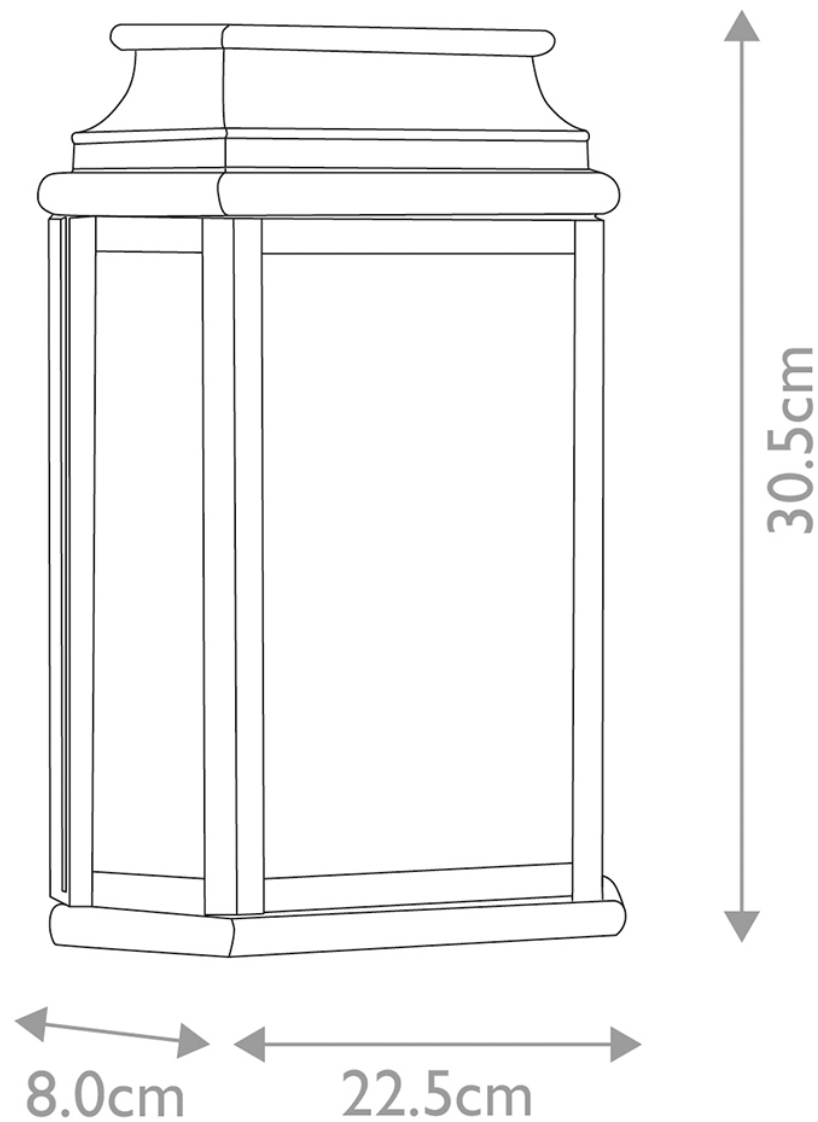

Elstead Lighting - St Martins - ST-MARTINS-V - Verdigris Clear Glass IP44 Outdoor Half Lantern Wall Light

CONTACT