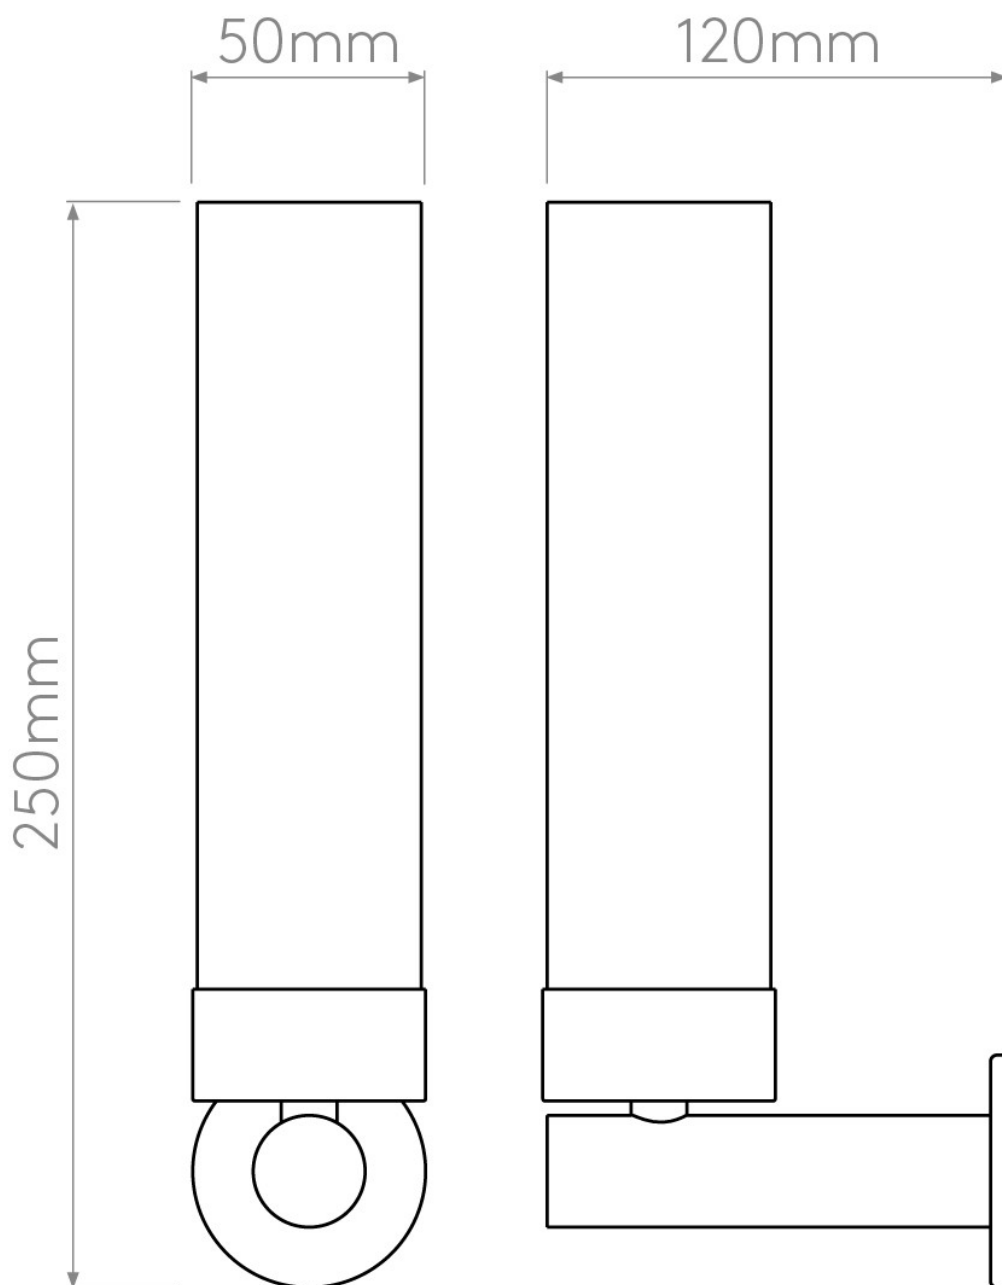

Astro Lighting - Tube 120 1021001 - IP44 Polished Chrome Wall Light

**CONTACT**