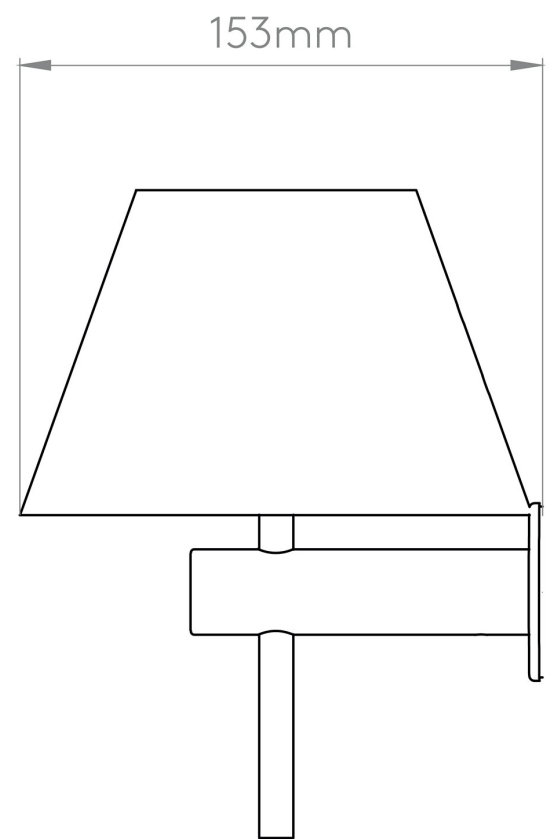

**Astro Lighting - Roma 1050001 (343) - IP44 Polished Chrome Wall Light**

Please note that some dimensions may vary slightly due to manufacturing tolerances, this includes cable entry and fixing holes

**CONTACT**