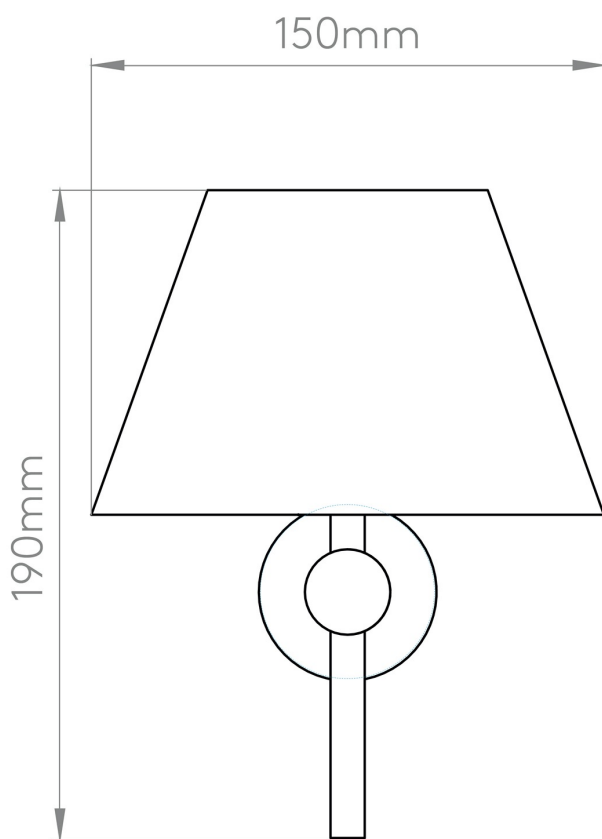

**Astro Lighting - Roma 1050001 (343) - IP44 Polished Chrome Wall Light**

Please note that some dimensions may vary slightly due to manufacturing tolerances, this includes cable entry and fixing holes

**CONTACT**