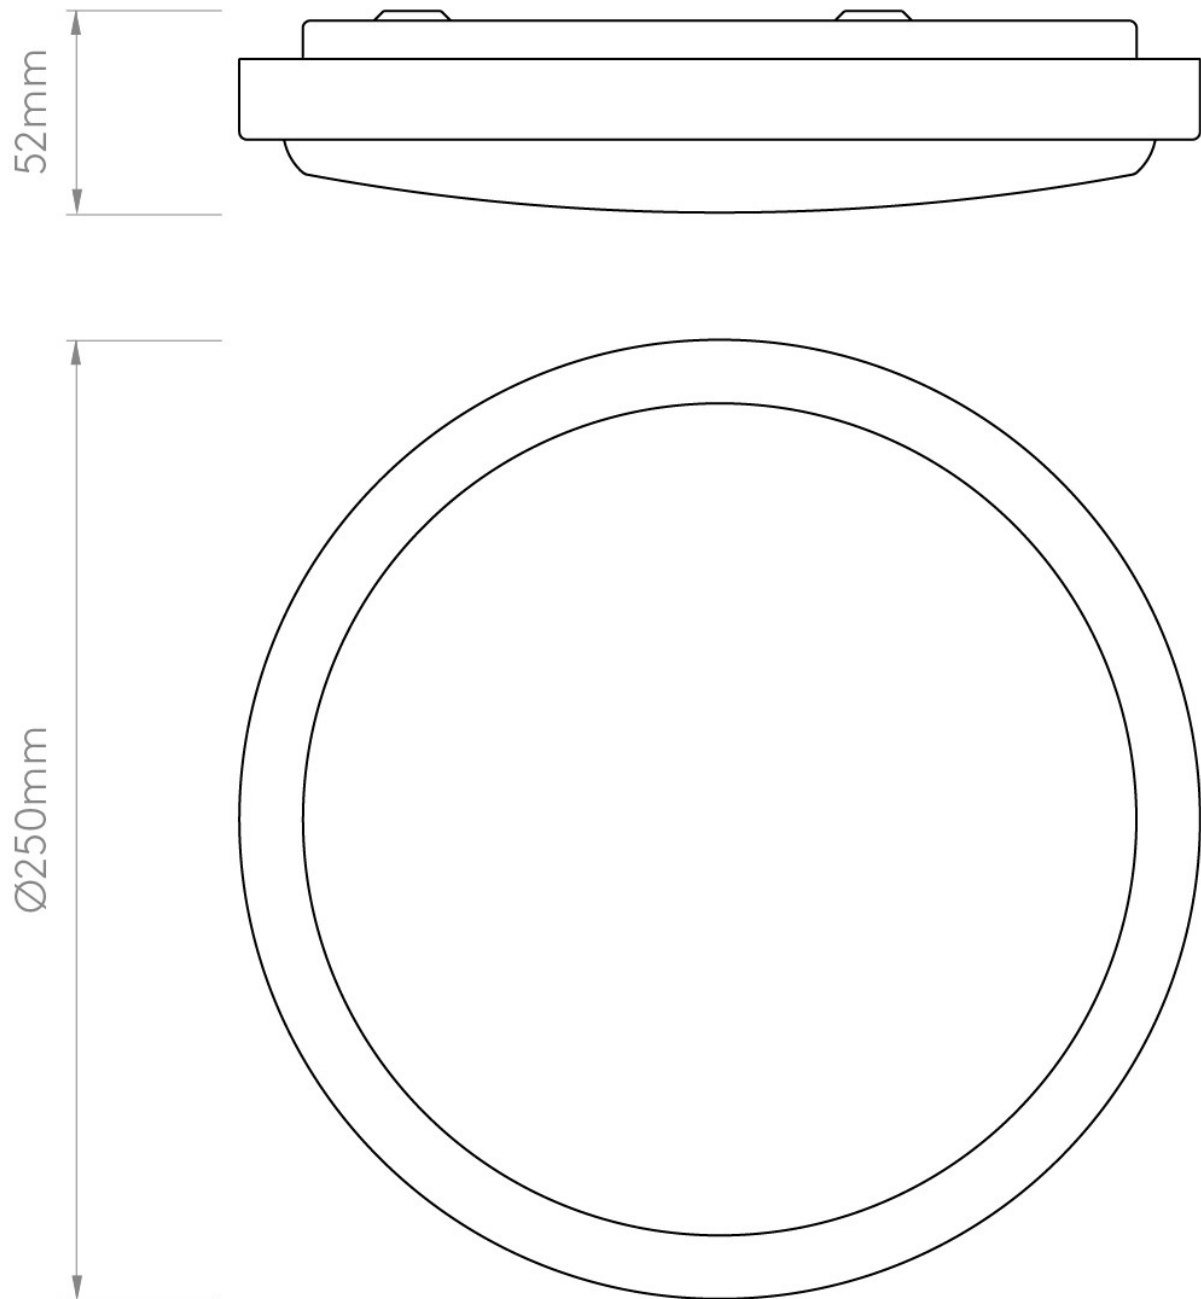

**Astro Lighting - Denia 1134001 (587) - IP44 Polished Chrome Ceiling Light**

Please note that some dimensions may vary slightly due to manufacturing tolerances, this includes cable entry and fixing holes