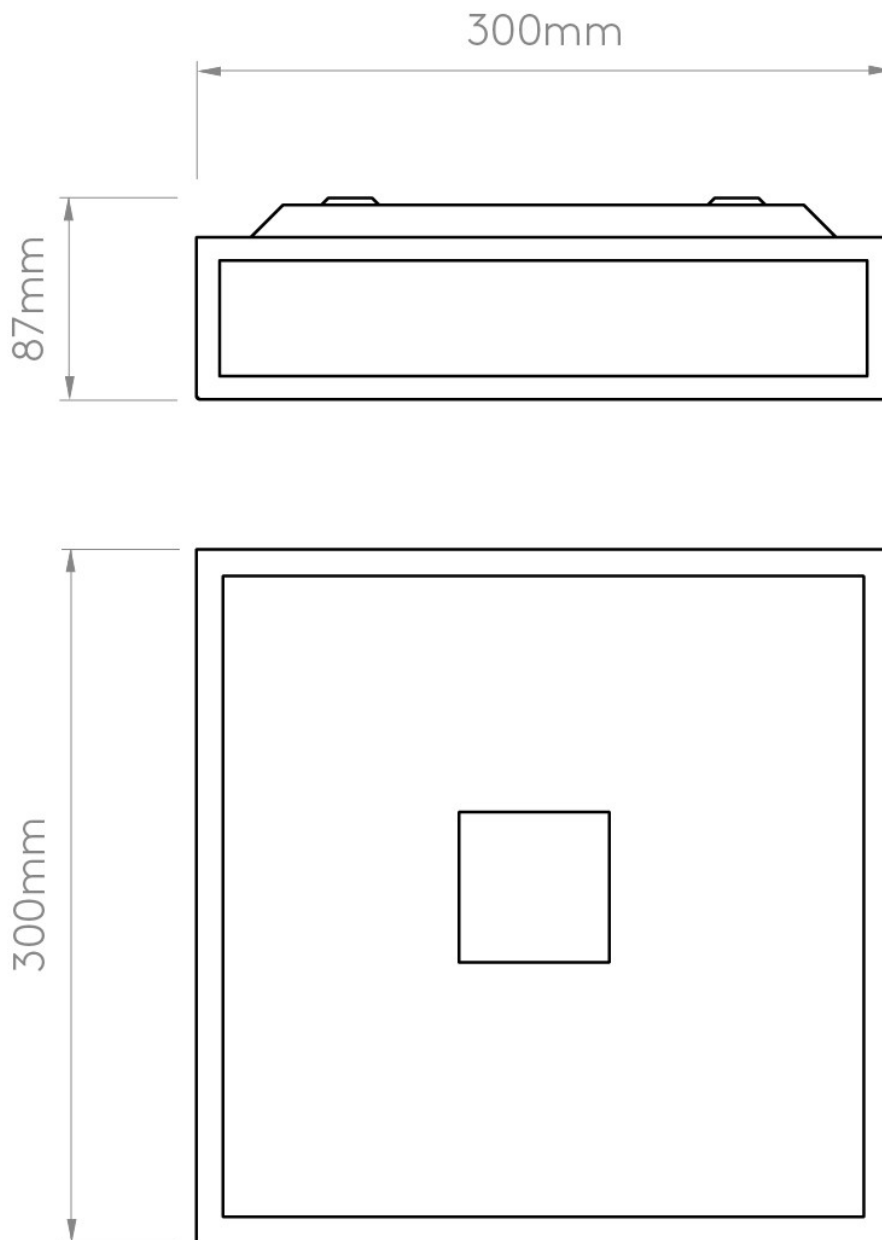

---

**Astro Lighting - Mashiko Classic 300 Square 1121005 (681) - IP44 Polished Chrome Ceiling Light**

---

Please note that some dimensions may vary slightly due to manufacturing tolerances, this includes cable entry and fixing holes