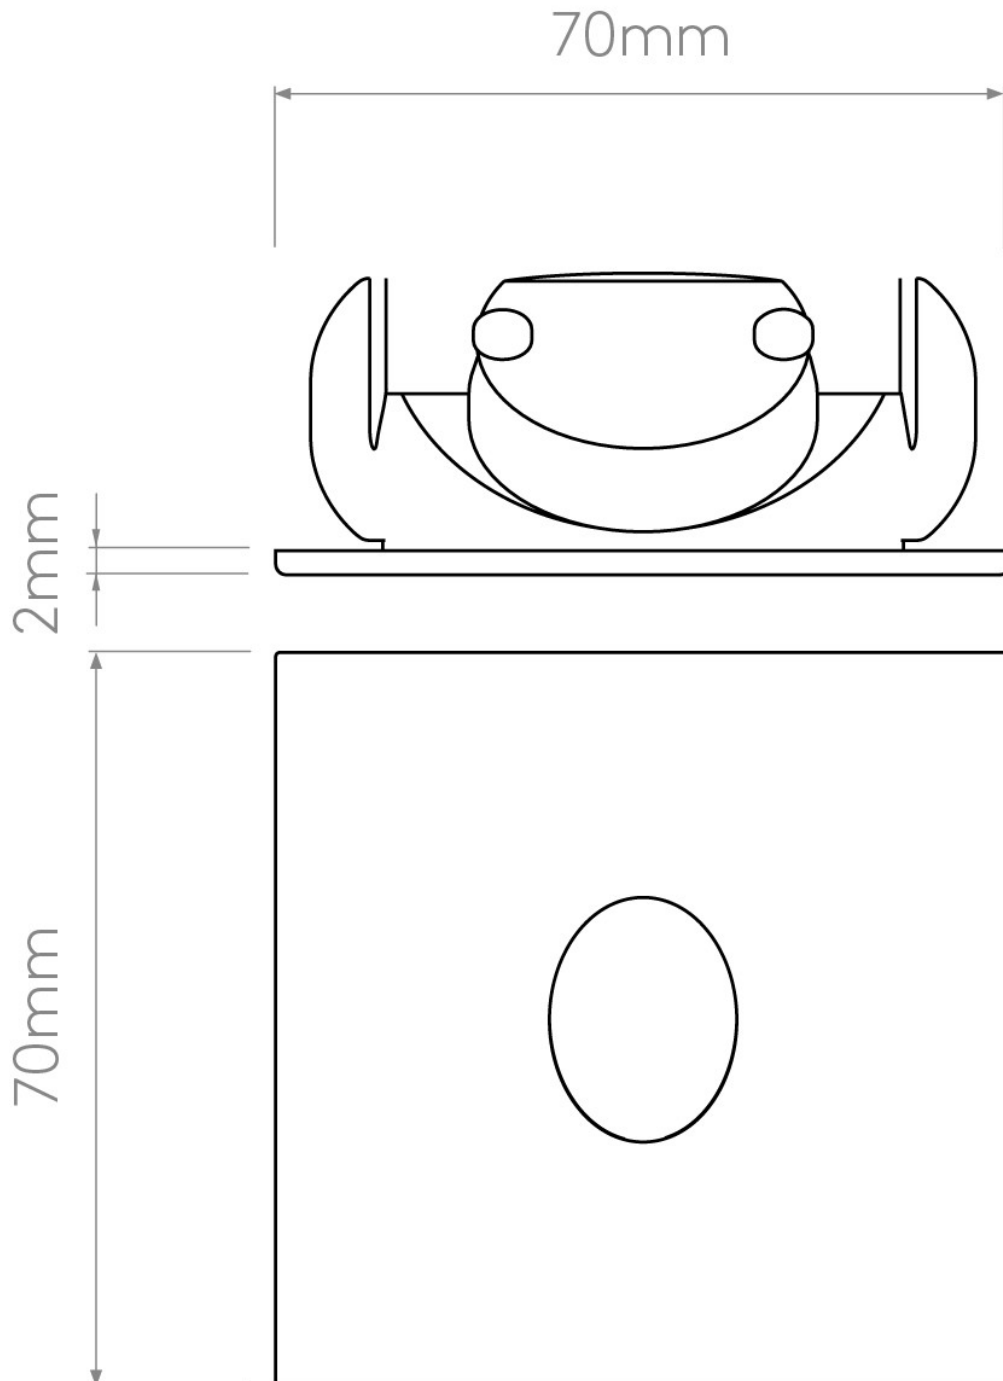

Astro Lighting - Tango LED 3000K 1175002 - IP65 Brushed Stainless Steel Marker Light

CONTACT