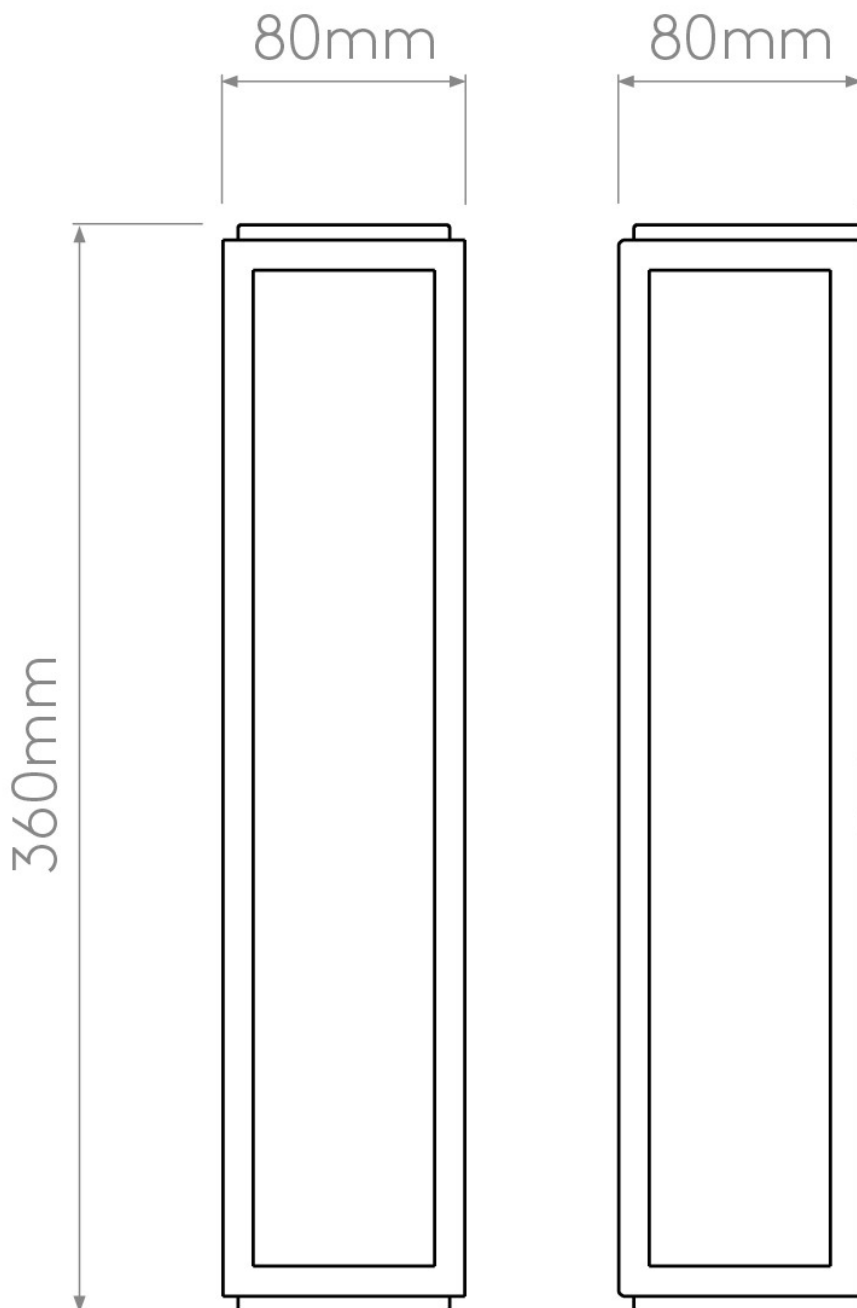

Astro Lighting - Mashiko 360 Classic 1121006 (845) - IP44 Polished Chrome Wall Light

Please note that some dimensions may vary slightly due to manufacturing tolerances, this includes cable entry and fixing holes