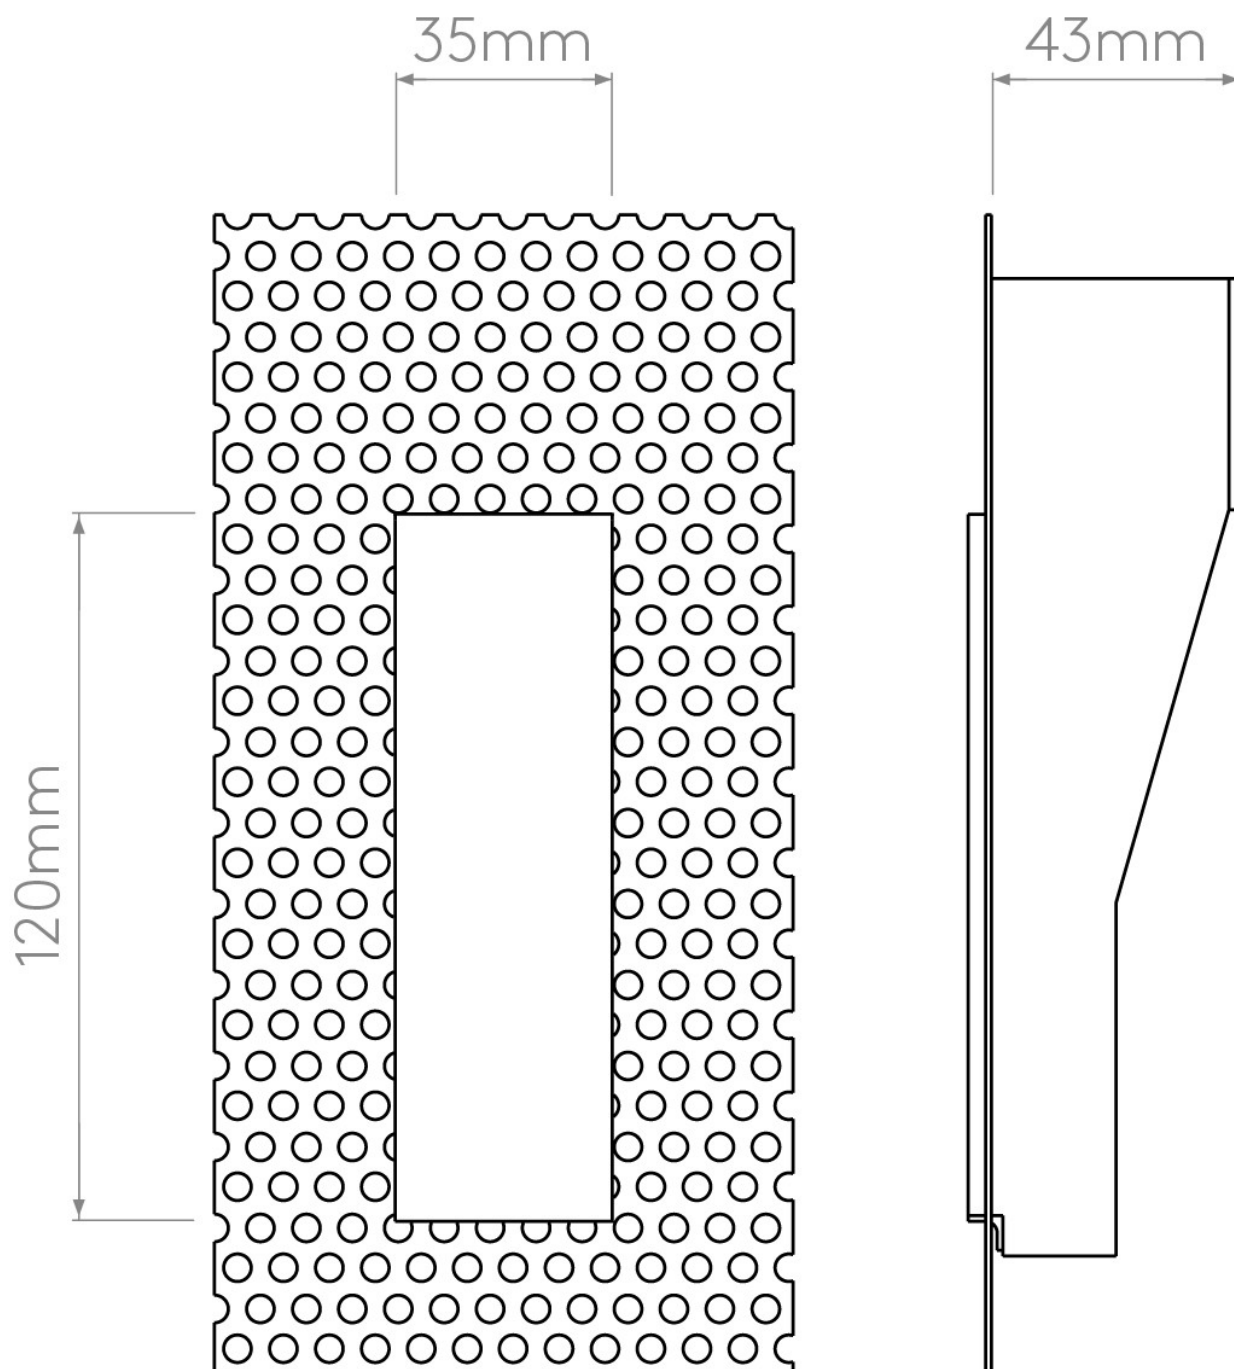

Astro Lighting - Borgo Trimless 35 LED 1212007 (976) - Matt White Marker Light

Please note that some dimensions may vary slightly due to manufacturing tolerances, this includes cable entry and fixing holes