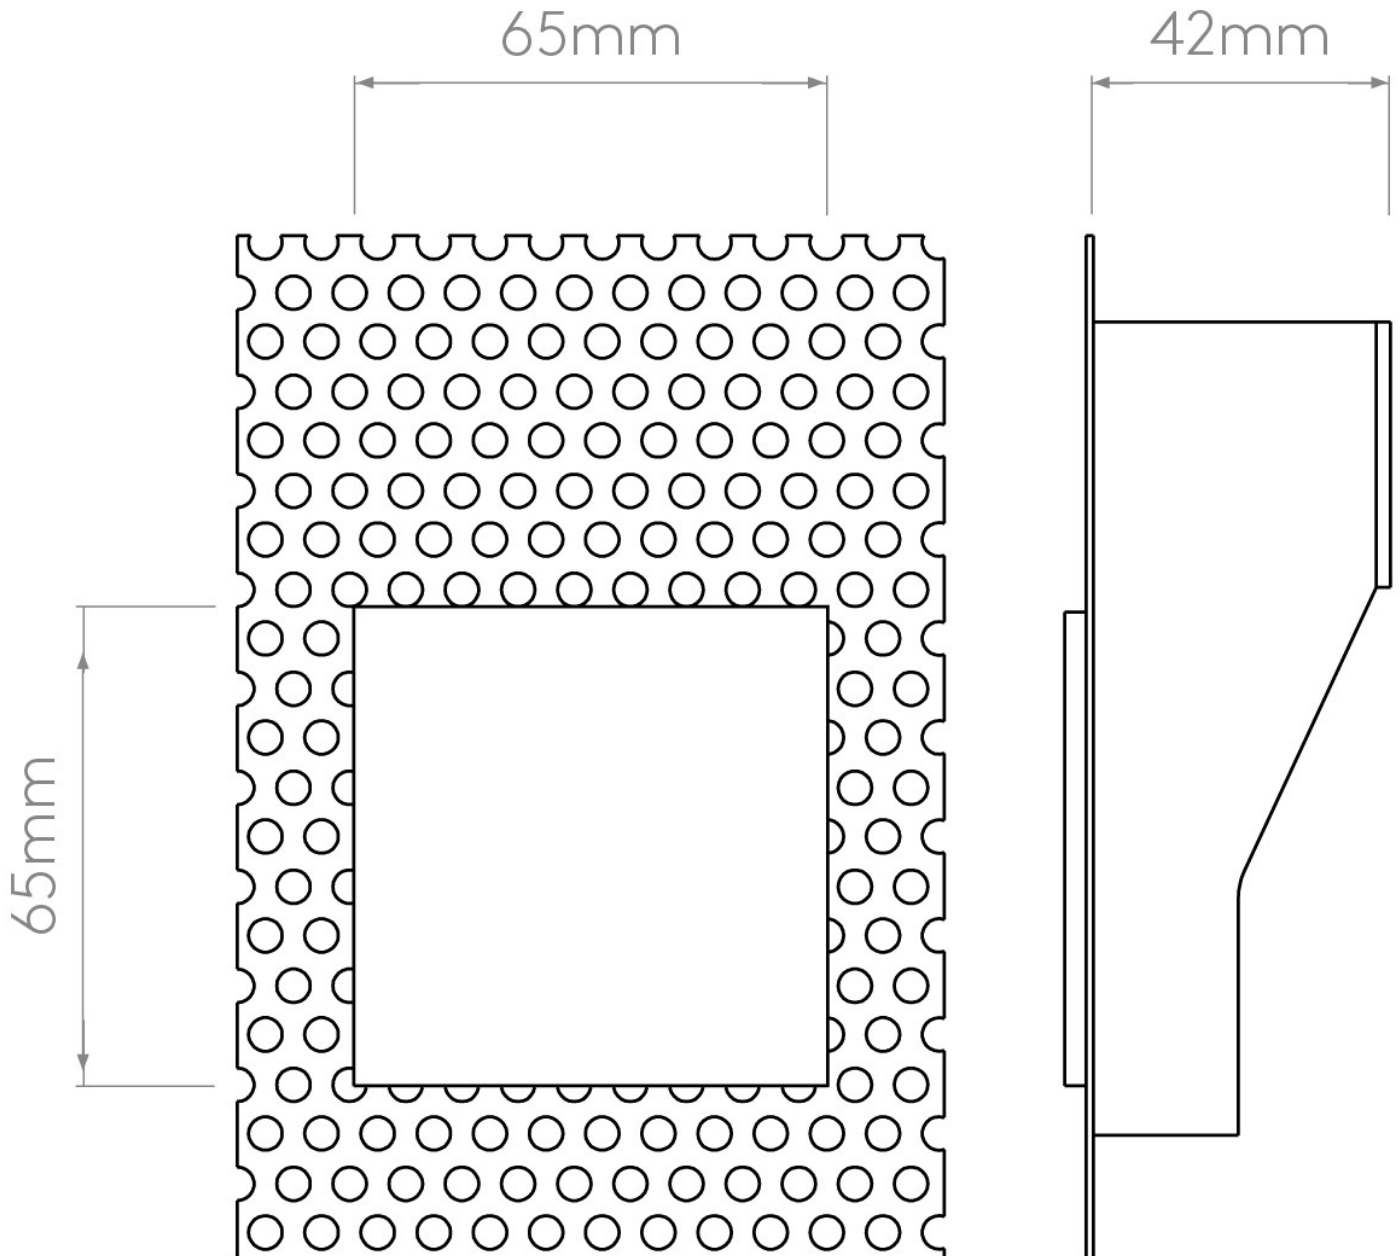

**Astro Lighting - Borgo Trimless 65 LED 1212008 (977) - Matt White Marker Light**

Please note that some dimensions may vary slightly due to manufacturing tolerances, this includes cable entry and fixing holes