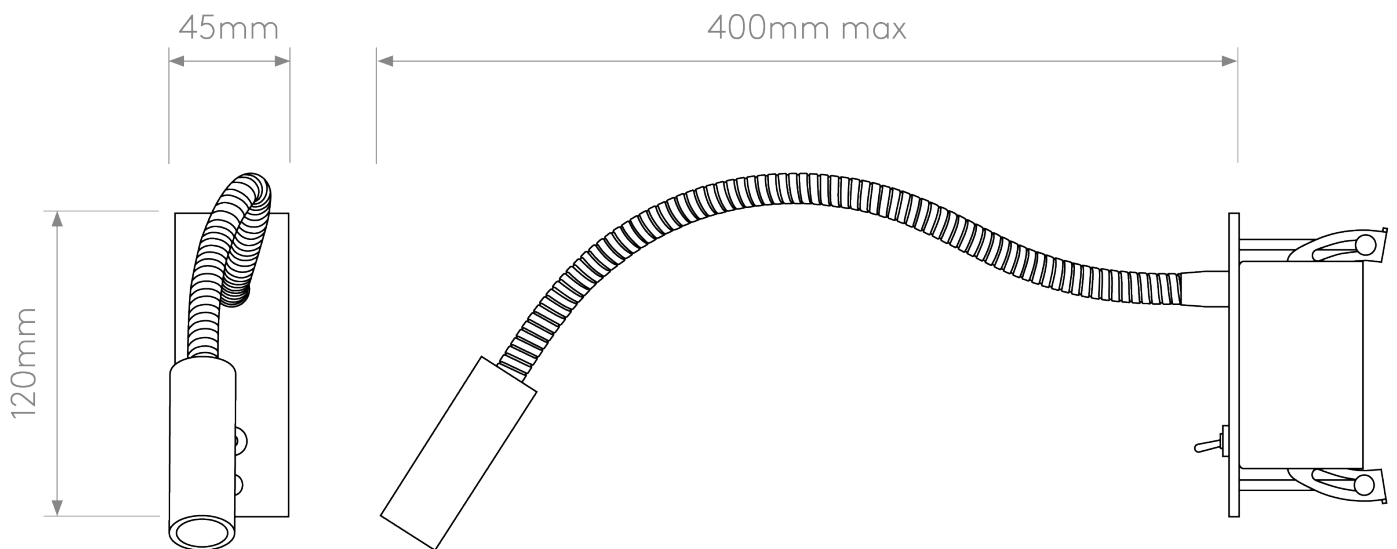

Astro Lighting - Leo Switched LED 1295003 - Bronze Recessed Reading Light

CONTACT