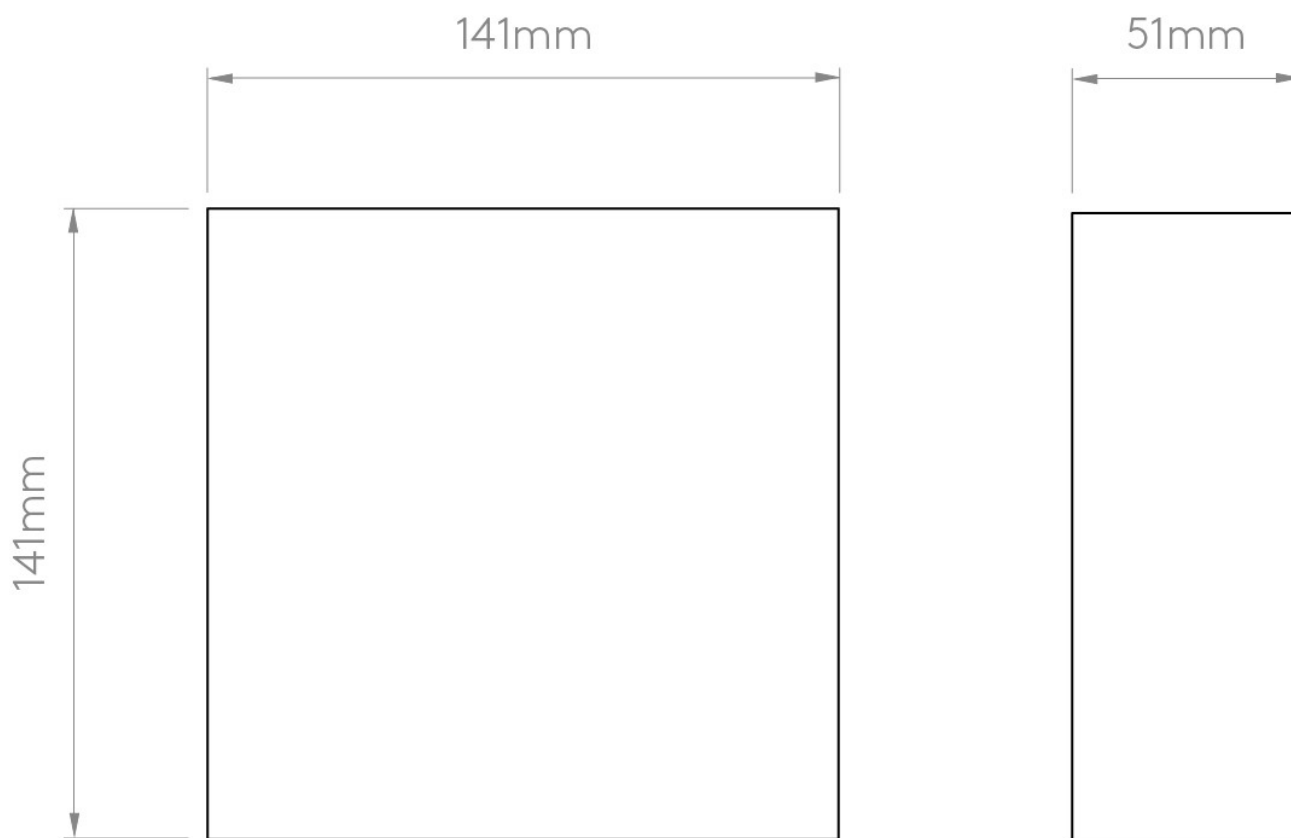

Astro Lighting - Elis Twin LED 1331002 (7202) - IP54 Textured Black Wall Light

Please note that some dimensions may vary slightly due to manufacturing tolerances, this includes cable entry and fixing holes