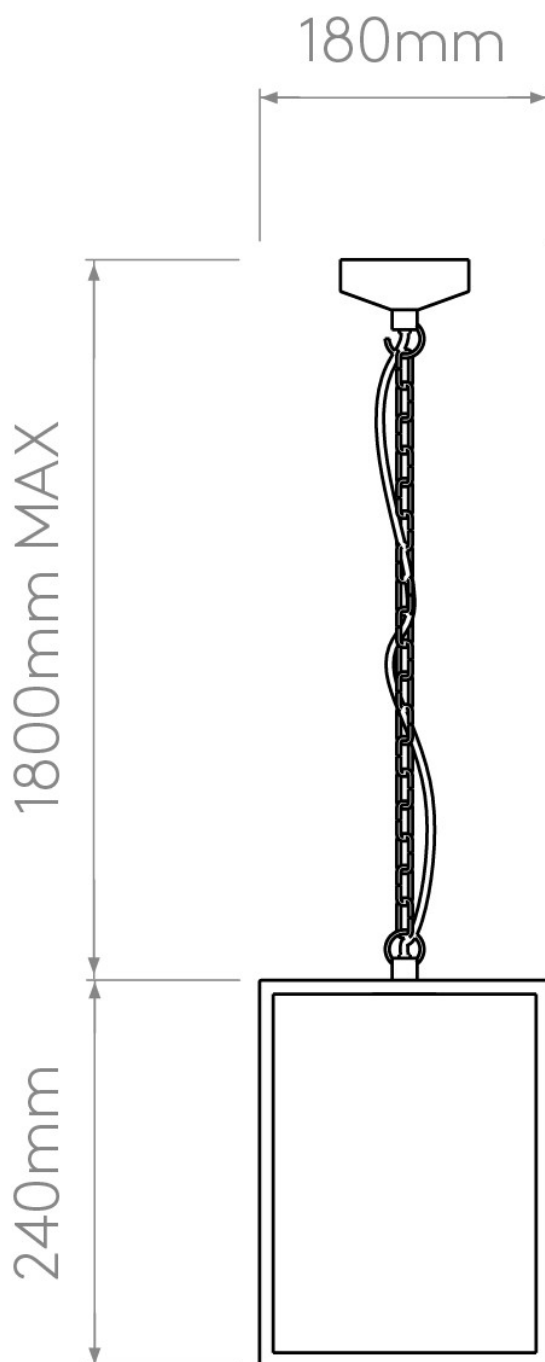

Astro Lighting - Homefield Pendant 240 1095010 (7207) - Textured Black Pendant

Please note that some dimensions may vary slightly due to manufacturing tolerances, this includes cable entry and fixing holes