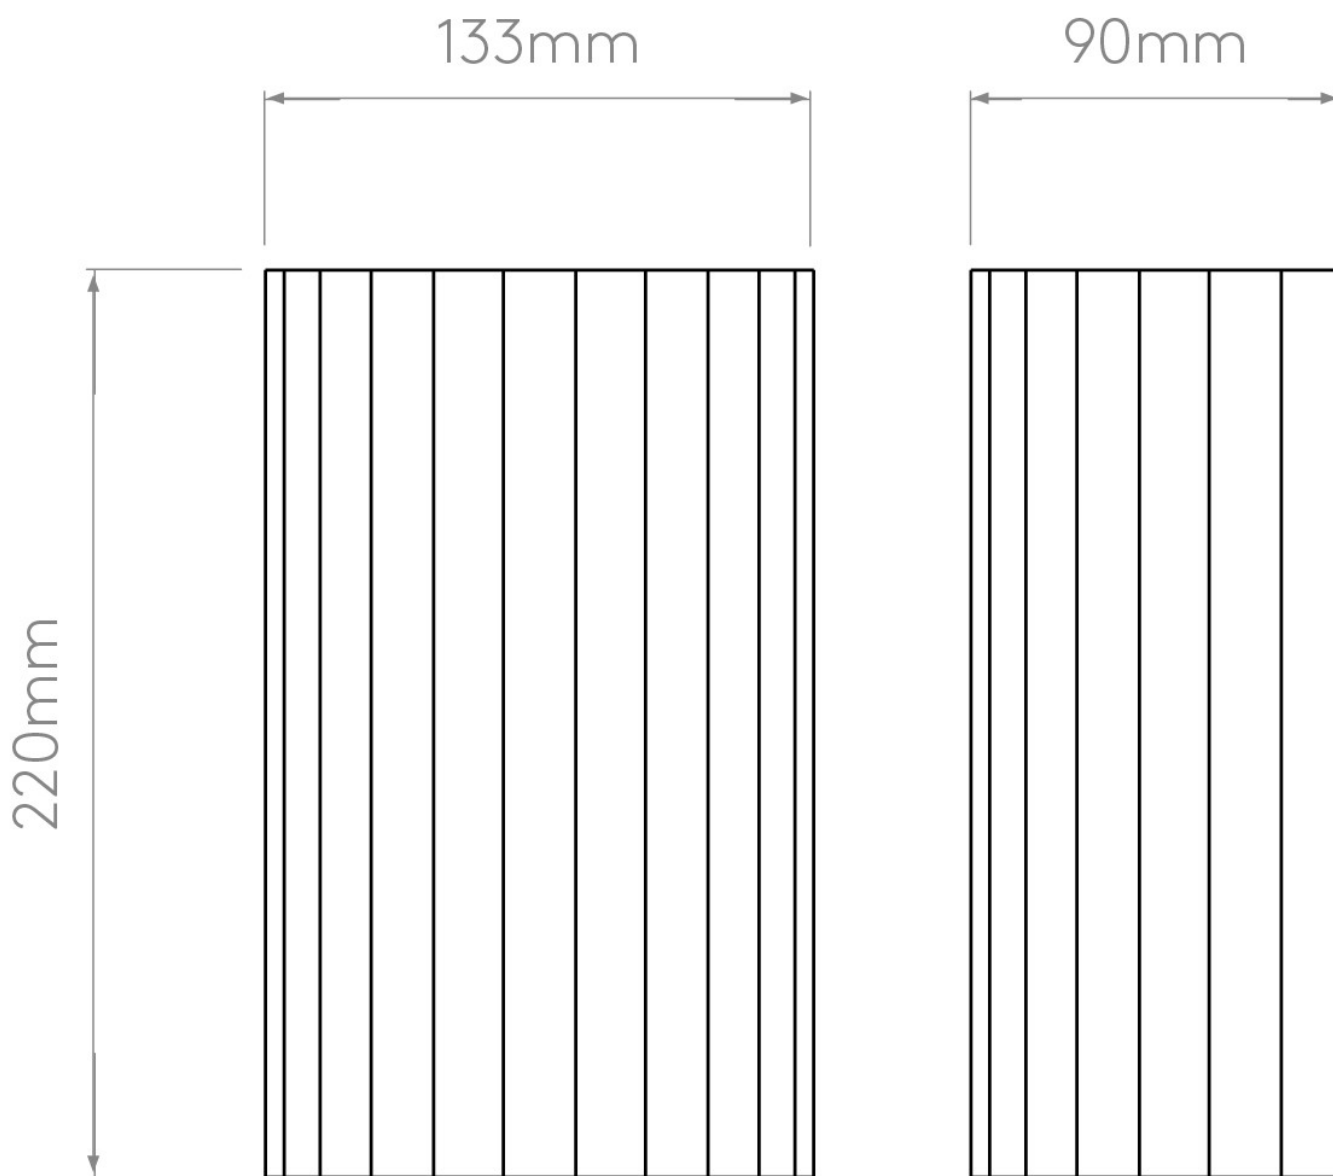

Astro Lighting - Kymi 220 1335001 (7256) - Plaster Wall Light

Please note that some dimensions may vary slightly due to manufacturing tolerances, this includes cable entry and fixing holes

CONTACT