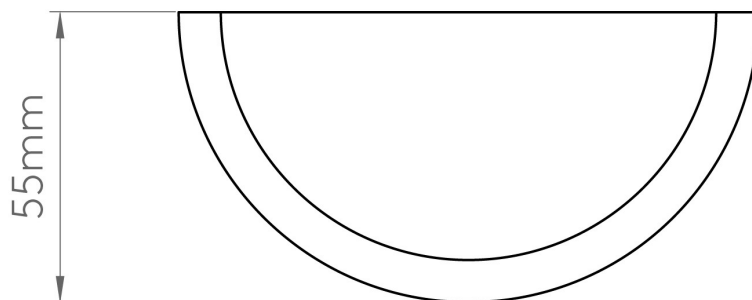

Astro Lighting - Serifos 170 LED 1350001 - Plaster Wall Light

CONTACT