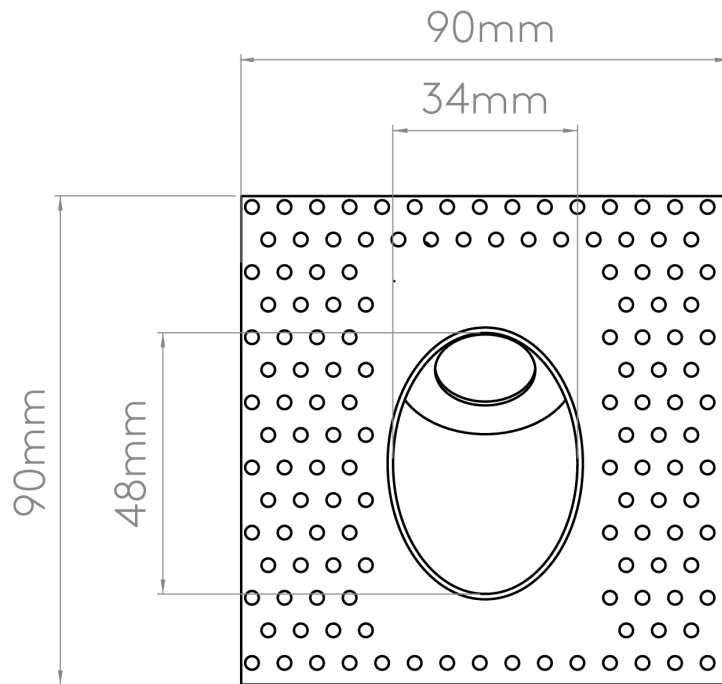

Astro Lighting - Leros Trimless LED 1342002 - Matt White Marker Light

CONTACT