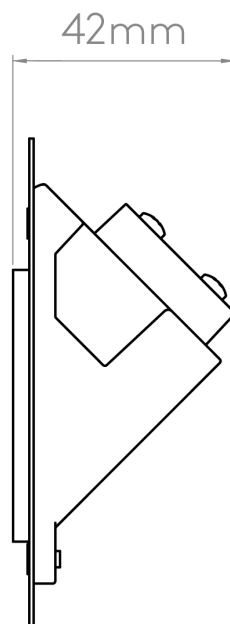

Astro Lighting - Leros Trimless LED 1342002 - Matt White Marker Light

CONTACT